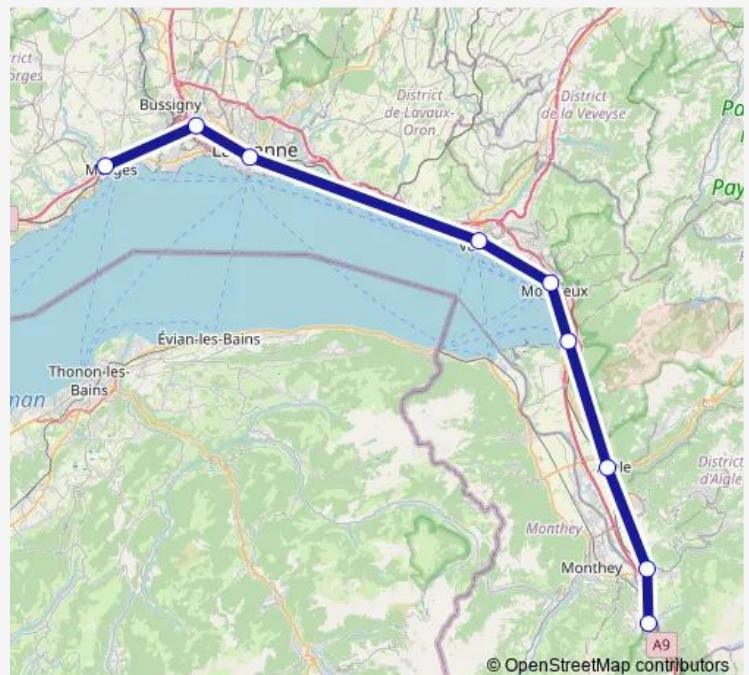

Montreux

Vevey

Lausanne

Renens Vd

Morges

### Route schedule

St-Maurice — Morges

Monday —

Tuesday —

Wednesday —

Thursday —

Friday —

Saturday 22:14

### Route info

Direction: St-Maurice

Stops: 9

Trip Duration: 0 hour 58 min

■ Re — RE 33

**Direction**

St-Maurice — Morges

9 stops

[Open route schedule](#)

St-Maurice

Bex

Aigle

Villeneuve Vd

Montreux

Vevey

Lausanne