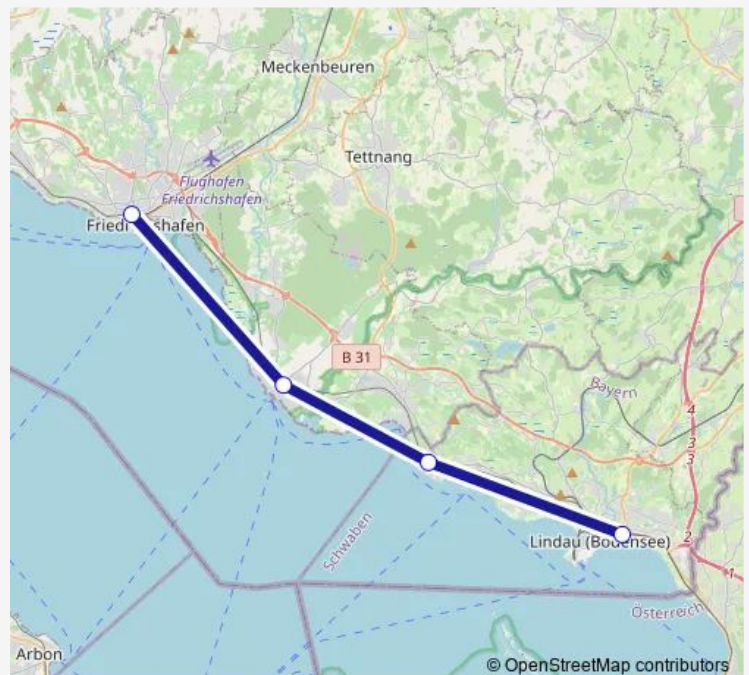

**Direction**

Lindau-Reutin — Friedrichshafen Stadt

4 stops

[Open route schedule](#)

Lindau-Reutin

Nonnenhorn

Langenargen

Friedrichshafen Stadt

## Route schedule

Lindau-Reutin — Friedrichshafen Stadt

Monday	10:03
Tuesday	10:03
Wednesday	10:03
Thursday	10:03
Friday	10:03
Saturday	10:03
Sunday	10:03

## Route info

Direction: Lindau-Reutin

Stops: 4

Trip Duration: 0 hour 23 min

■ RE — RE 3

## Route info

Direction: Lindau-Reutin

Stops: 4

Trip Duration: 0 hour 22 min