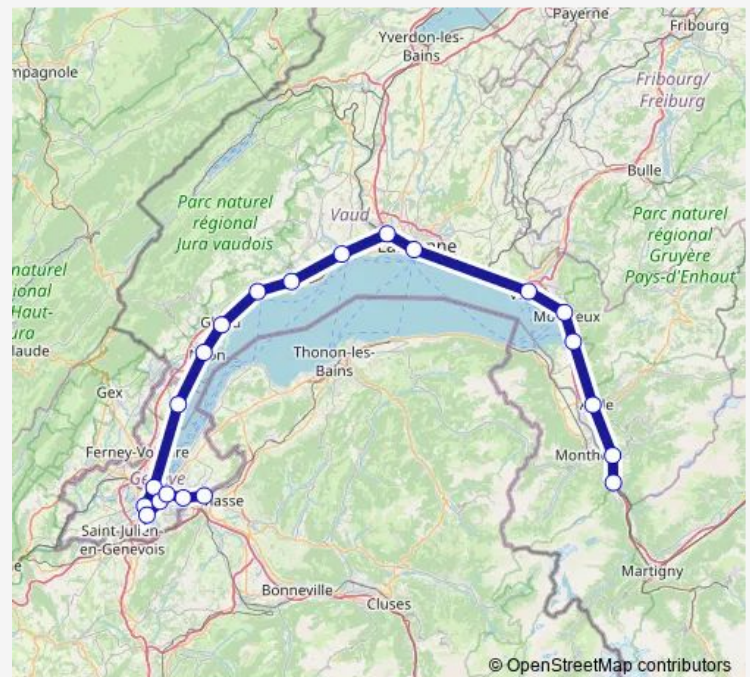

Thursday 06:14-19:14

Friday 06:14-19:14

Saturday 06:14-19:14

Sunday 06:14-19:14

Route info

Direction: St-Maurice

Stops: 21

Trip Duration: 2 hour 4 min

■ Re — RE 33

BusMaps

Direction

Annemasse — St-Maurice

22 stops

[Open route schedule](#)

Annemasse

Chêne-Bourg