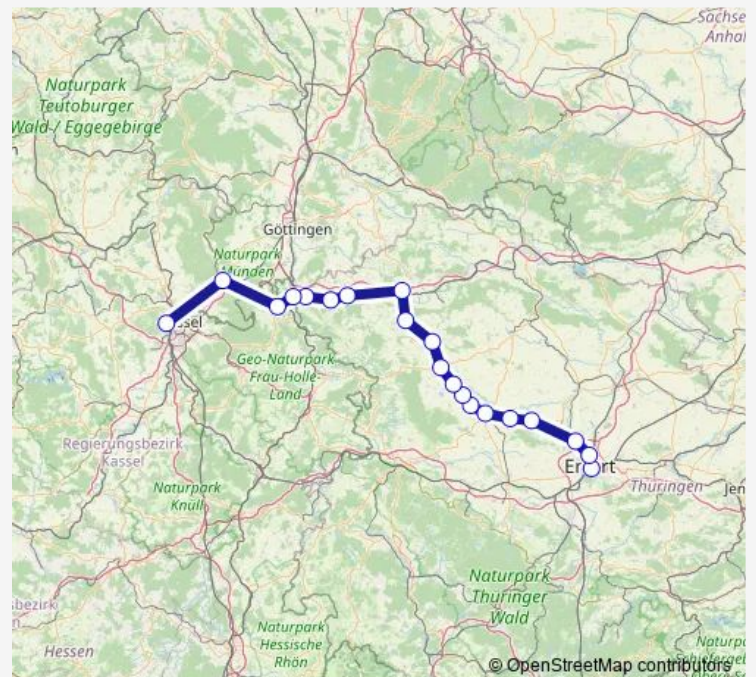

Leinefelde

Heilbad Heiligenstadt

Uder

Arenshausen

Eichenberg Bahnhof

Witzenhausen Bahnhof

Hann. Münden

Kassel Bahnhof Wilhelmshöhe

### Route schedule

Erfurt Hbf — Kassel Bahnhof Wilhelmshöhe

Monday 06:22

Tuesday 06:22

Wednesday 06:22

Thursday 06:22

Friday 06:22

Saturday 06:22

### Route info

Direction: Erfurt Hbf

Stops: 20

Trip Duration: 2 hour 31 min

© OpenStreetMap contributors

RE

BusMaps

RE Regional Rail Service time schedules and route maps are available in an offline PDF at [busmaps.com](https://busmaps.com). Use the [busmaps.com](https://busmaps.com) website to see live bus times, train schedule or subway schedule, and step-by-step directions for all public transit in Erfurt