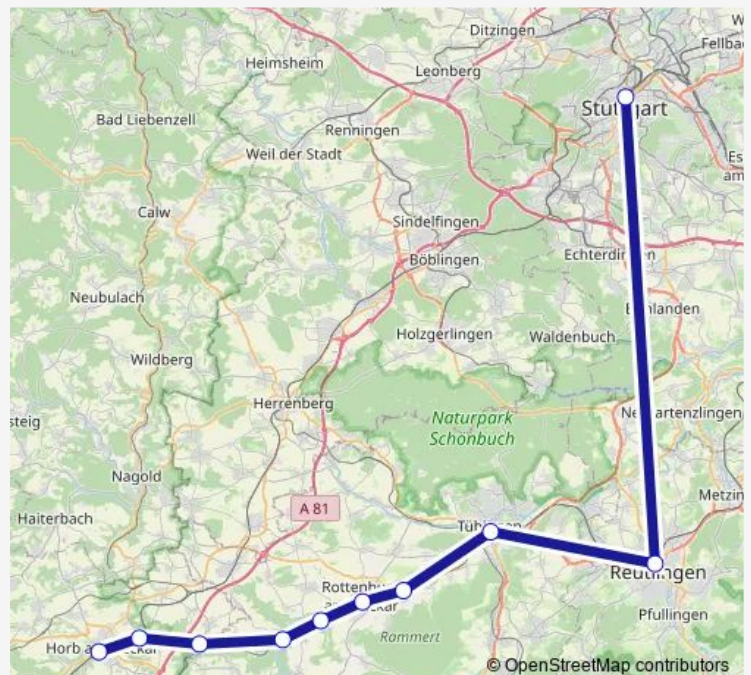

Tübingen Hbf

Kiebingen

Rottenburg (Neckar)

Bad Niedernau

Bieringen(b Horb)

Eyach

Mühlen(b Horb)

Horb

Route schedule

Stuttgart Hbf — Horb

Monday 08:15-20:15

Tuesday 08:15-20:15

Wednesday 08:15-20:15

Thursday 08:15-20:15

Friday —

Saturday —

Sunday 16:15-20:15

Route info

Direction: Stuttgart Hbf

Stops: 10

Trip Duration: 1 hour 22 min

■ RE

Direction

Rottenburg (Neckar) — Stuttgart Hbf

Tuesday 06:13-18:20

Wednesday 06:13-18:20

Thursday 06:13-18:20

Friday —

Saturday —

Sunday —

Route info

Direction: Horb