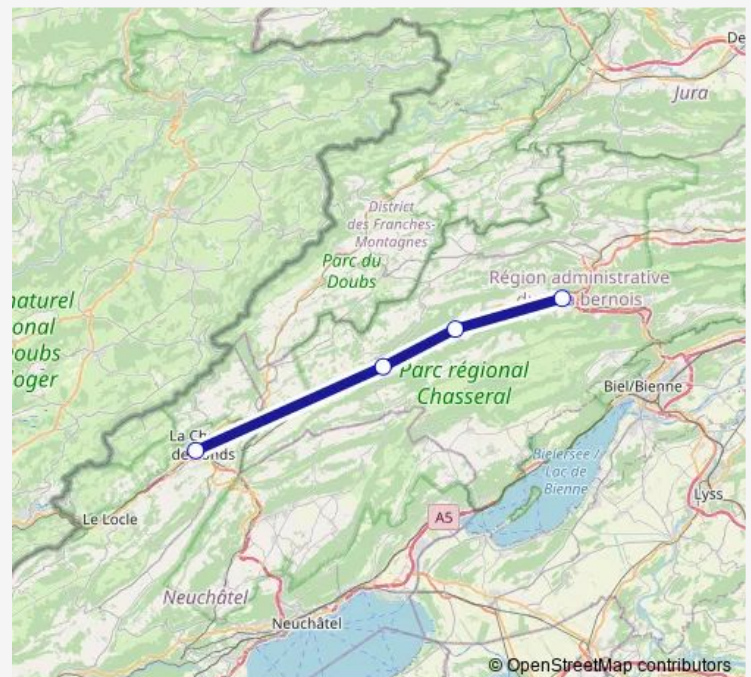

### Direction

Sonceboz-Sombeval — La Chaux-de-Fonds

4 stops

[Open route schedule](#)

Sonceboz-Sombeval

Courtelary

St-Imier

La Chaux-de-Fonds

### Route schedule

Sonceboz-Sombeval — La Chaux-de-Fonds

Monday	06:00
Tuesday	—
Wednesday	—
Thursday	06:00
Friday	06:00
Saturday	06:00
Sunday	06:00

### Route info

Direction: Sonceboz-Sombeval

Stops: 4

Trip Duration: 0 hour 28 min

■ Re — RE 4

Re Rail time schedules and route maps are available in an offline PDF at [busmaps.com](https://busmaps.com). Use the [busmaps.com](https://busmaps.com) website to see live bus times, train schedule or subway schedule, and step-by-step directions for all public transit in La Chaux-de-Fonds