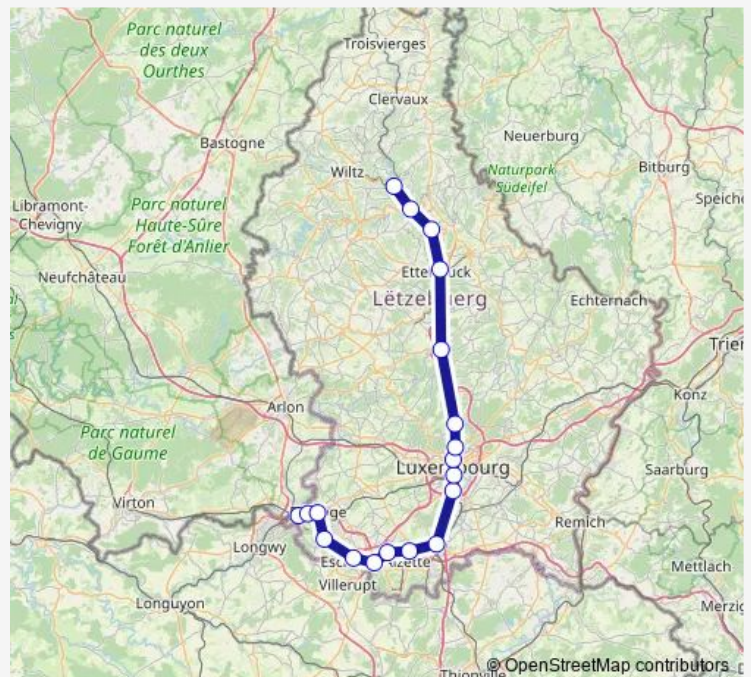

Rail RE

[Go to website](#)

Direction

Luxembourg, Gare Centrale — Longwy, Gare

7 stops

[Open route schedule](#)

Luxembourg, Gare Centrale

Hollerich, Gare

Tuesday 06:02-19:04

Wednesday 06:02-19:04

Thursday 06:02-19:04

Friday 06:02-19:04

Saturday 06:04-19:04

Sunday —

Route info

Direction: Luxembourg, Gare Centrale

Stops: 7

Trip Duration: 0 hour 35 min

■ RE

Direction

Troisvierges, Gare — Luxembourg, Gare Centrale

14 stops

[Open route schedule](#)

Troisvierges, Gare

Lorentzweiler, Gare

Heisdorf, Gare

Walferdange, Gare

Pfaffenthal-Kirchberg, Gare

Luxembourg, Gare Centrale

Route schedule

Troisvierges, Gare — Luxembourg, Gare Centrale

Monday —