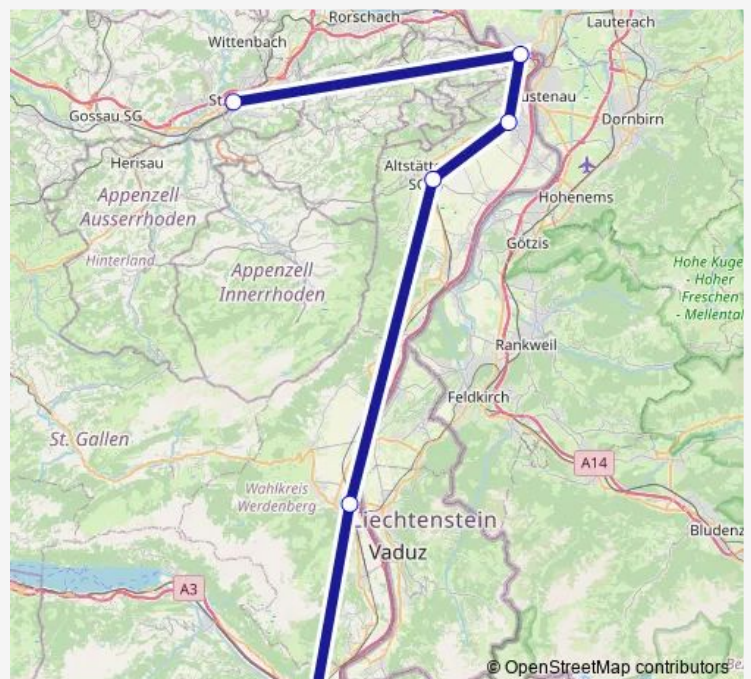

### Route schedule

St. Gallen — Sargans

Monday 22:25

Tuesday —

Wednesday —

Thursday —

Friday —

Saturday —

### Route info

Direction: St. Gallen

Stops: 6

Trip Duration: 0 hour 59 min

RE — RE 13

**Direction**

St. Gallen — Sargans

6 stops

## Route info

Direction: St. Gallen

Stops: 6

Trip Duration: 1 hour 3 min

**Direction**

St. Gallen — Sargans

6 stops

[Open route schedule](#)