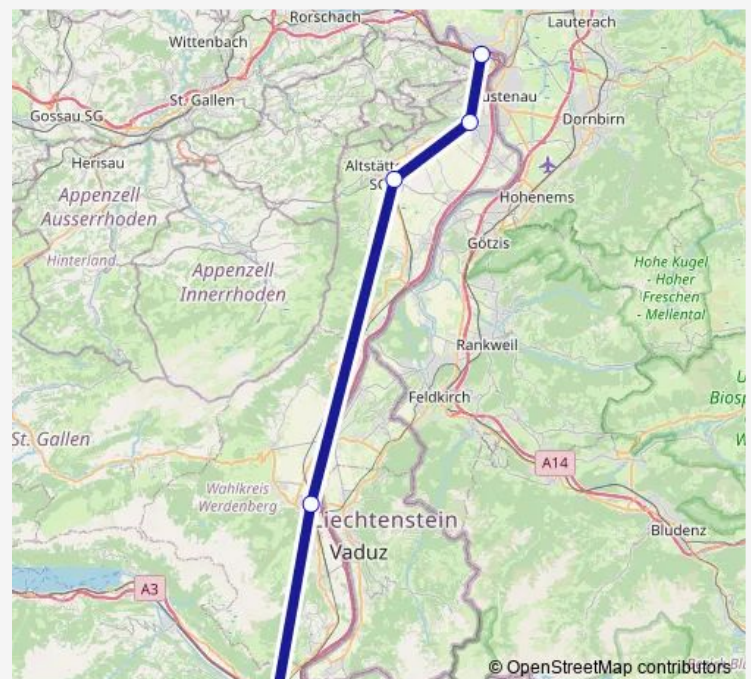

Rail Re RE 13

[Go to website](#)

Direction

Sargans — St. Margrethen Sg

5 stops

[Open route schedule](#)

Sargans

Buchs Sg

Thursday —

Friday —

Saturday —

Sunday 23:40

Route info

Direction: Sargans

Stops: 5

Trip Duration: 0 hour 34 min

■ Re — RE 13

Direction

Sargans — St. Margrethen Sg

5 stops

[Open route schedule](#)

Sargans

Buchs Sg

Altstätten Sg