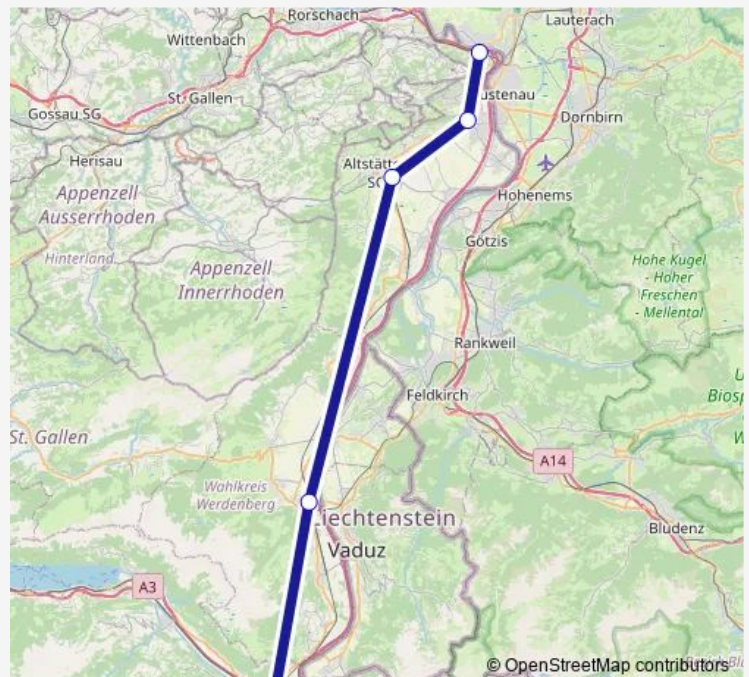

### Direction

Sargans — St. Margrethen Sg

5 stops

[Open route schedule](#)

Sargans

Buchs Sg

Altstätten Sg

Heerbrugg

### Route schedule

Sargans — St. Margrethen Sg

Monday	—
Tuesday	—
Wednesday	—
Thursday	—
Friday	—
Saturday	23:40
Sunday	23:40

### Route info

Direction: Sargans

Stops: 5

Trip Duration: 0 hour 34 min

■ RE — RE 13

RE Rail time schedules and route maps are available in an offline PDF at [busmaps.com](https://busmaps.com). Use the [busmaps.com](https://busmaps.com) website to see live bus times, train schedule or subway schedule, and step-by-step directions for all public transit in Sargans