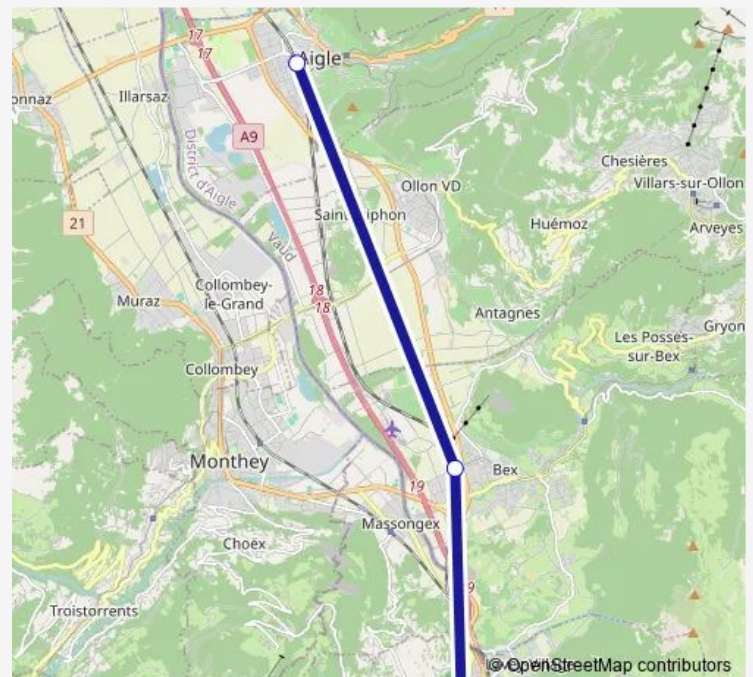

Direction

St-Maurice — Aigle

3 stops

[Open route schedule](#)

St-Maurice

Bex

Aigle

Route schedule

St-Maurice — Aigle

Monday	—
Tuesday	—
Wednesday	—
Thursday	—
Friday	—
Saturday	06:09
Sunday	—

Route info

Direction: St-Maurice

Stops: 3

Trip Duration: 0 hour 10 min

Direction

St-Maurice — Aigle

Route info

Direction: St-Maurice

Stops: 3

Trip Duration: 0 hour 10 min

Direction

St-Maurice — Aigle

3 stops

[Open route schedule](#)

Stops: 3

Trip Duration: 0 hour 10 min

Direction

Aigle — St-Maurice

3 stops

[Open route schedule](#)

Aigle

Bex