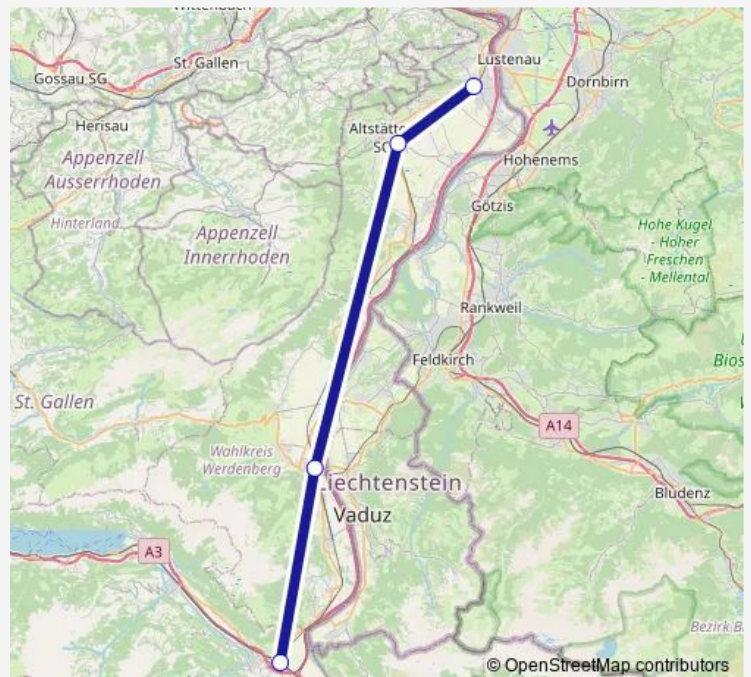

### Direction

Sargans — Heerbrugg

4 stops

[Open route schedule](#)

Sargans

Buchs Sg

Altstätten Sg

Heerbrugg

### Route schedule

Sargans — Heerbrugg

Monday 22:35-23:40

Tuesday 22:35-23:40

Wednesday —

Thursday —

Friday —

Saturday —

### Route info

Direction: Sargans

Stops: 4

Trip Duration: 0 hour 31 min

■ Re — RE 13

**Direction**

Heerbrugg — Sargans

4 stops