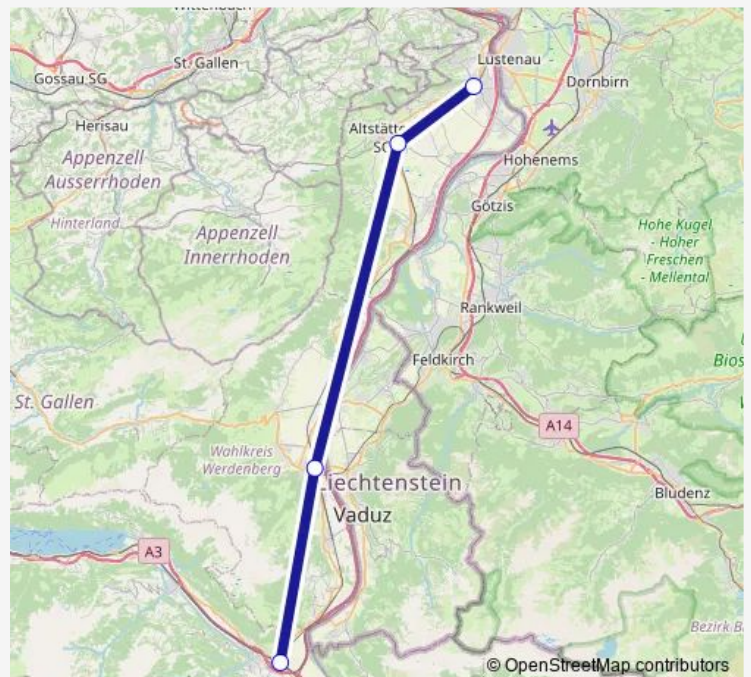

Rail RE RE 13

[Go to website](#)

Direction

Sargans — Heerbrugg

4 stops

[Open route schedule](#)

Sargans

Buchs Sg

Altstätten Sg

Heerbrugg

Route schedule

Sargans — Heerbrugg

Monday	—
Tuesday	22:35-23:40
Wednesday	22:35-23:40
Thursday	22:35-23:40
Friday	22:35-23:40
Saturday	—
Sunday	22:35-23:40

Route info

Direction: Sargans

Stops: 4

Trip Duration: 0 hour 31 min

■ RE — RE 13

Direction

Heerbrugg — Sargans

4 stops

[Open route schedule](#)

Heerbrugg

Stops: 4

Trip Duration: 0 hour 31 min

Direction

Heerbrugg — Sargans

4 stops

[Open route schedule](#)

Heerbrugg

Altstätten Sg