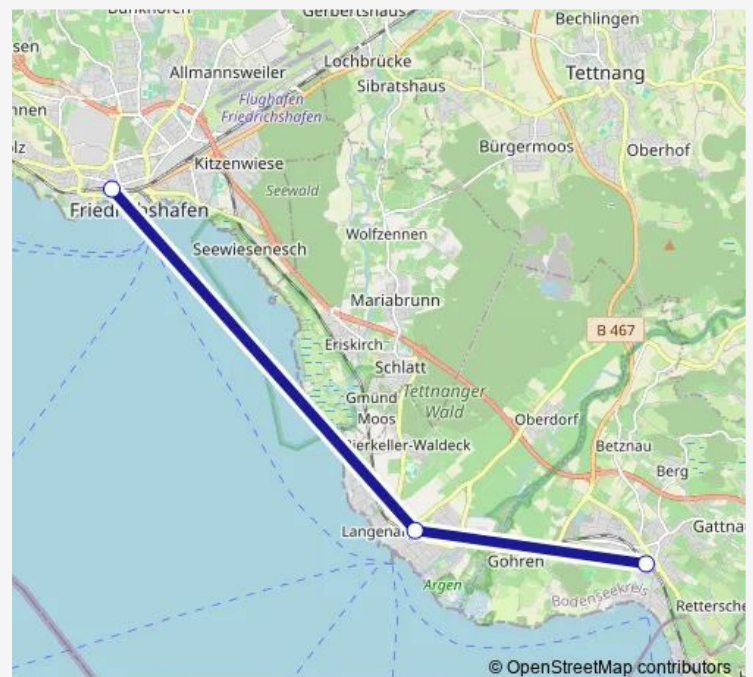

### Direction

Kressbronn — Friedrichshafen Stadt

3 stops

[Open route schedule](#)

Kressbronn

Langenargen

Friedrichshafen Stadt

### Route schedule

Kressbronn — Friedrichshafen Stadt

Monday 06:06

Tuesday 06:06

Wednesday 06:06

Thursday 06:06

Friday 06:06

Saturday —

### Route info

Direction: Kressbronn

Stops: 3

Trip Duration: 0 hour 13 min

Re Rail time schedules and route maps are available in an offline PDF at [busmaps.com](https://busmaps.com). Use the [busmaps.com](https://busmaps.com) website to see live bus times, train schedule or subway schedule, and step-by-step directions for all public transit in Bregenz