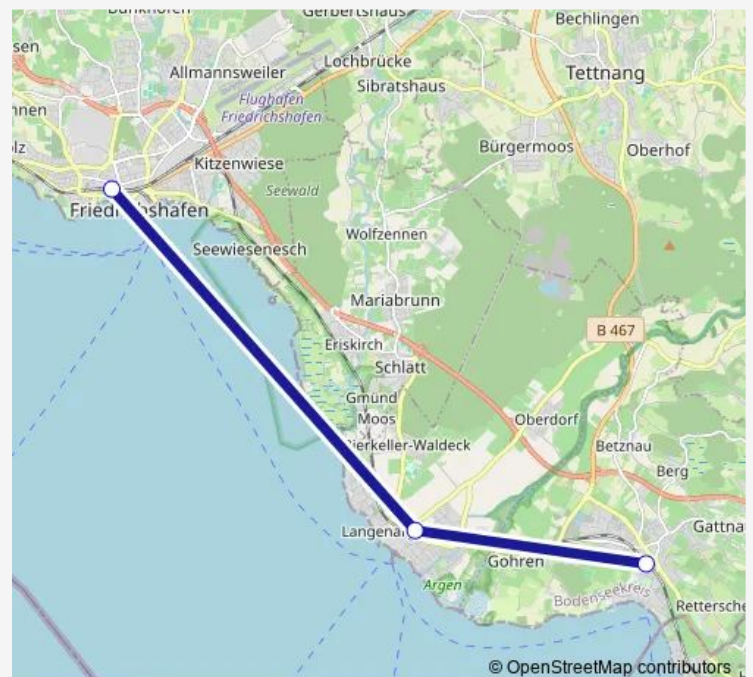

### Direction

Kressbronn — Friedrichshafen Stadt

3 stops

[Open route schedule](#)

Kressbronn

Langenargen

Friedrichshafen Stadt

### Route schedule

Kressbronn — Friedrichshafen Stadt

Monday 06:06

Tuesday 06:06

Wednesday 06:06

Thursday 06:06

Friday 06:06

Saturday —

### Route info

Direction: Kressbronn

Stops: 3

Trip Duration: 0 hour 13 min

RE Rail time schedules and route maps are available in an offline PDF at [busmaps.com](https://busmaps.com). Use the [busmaps.com](https://busmaps.com) website to see live bus times, train schedule or subway schedule, and step-by-step directions for all public transit in Bregenz