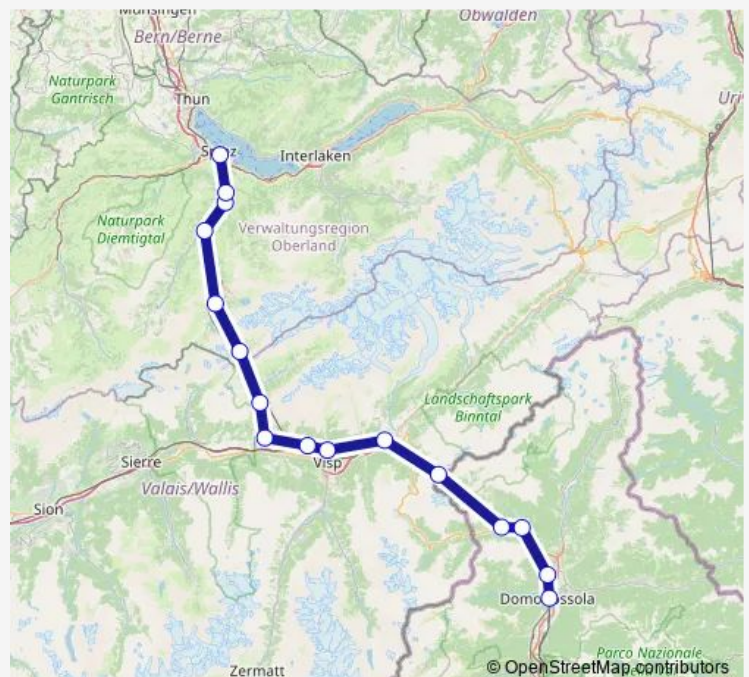

Simplontunnel

Brig

Eggerberg

Ausserberg

Hohtenn

Goppenstein

Lötschberg-Bergstrecke

Kandersteg

### Route schedule

Domodossola (I) — Spiez

Monday 19:58

Tuesday —

Wednesday —

Thursday 19:58

Friday 19:58

Saturday —

### Route info

Direction: Domodossola (I)

Stops: 16

Trip Duration: 1 hour 46 min

■ RE — RE 1