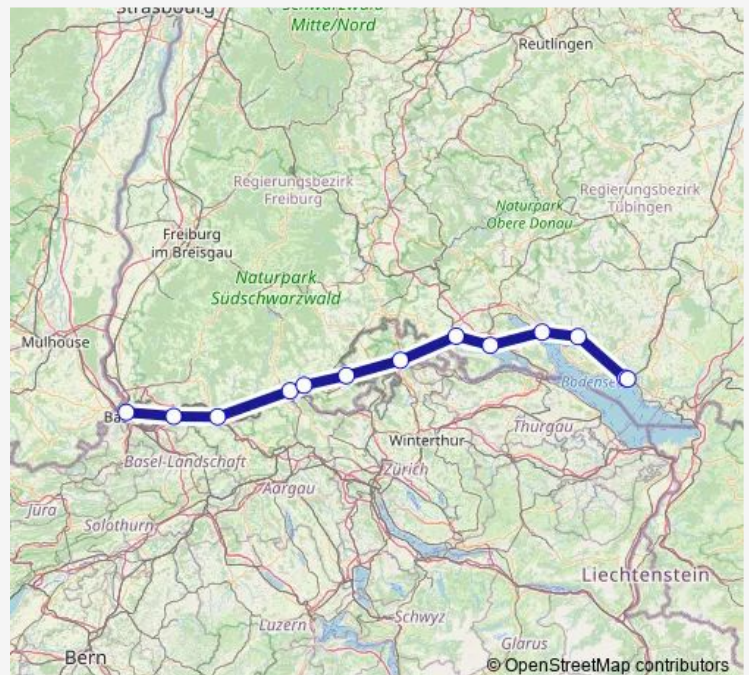

Rail RE RE 3

[Go to website](#)

Direction

Basel Bad Bf — Friedrichshafen-Hafen

13 stops

[Open route schedule](#)

Basel Bad Bf

Rheinfelden (Baden)

Thursday 07:49

Friday 07:49

Saturday 07:49

Sunday 07:49

Route info

Direction: Basel Bad Bf

Stops: 13

Trip Duration: 2 hour 27 min

RE — RE 3

BusMaps

Direction

Basel Bad Bf — Friedrichshafen-Hafen

13 stops

[Open route schedule](#)

Basel Bad Bf

Rheinfeldern (Baden)

Thursday 09:49-17:49

Friday 09:49-17:49

Saturday 09:49-17:49

Sunday 09:49-17:49

Route info

Direction: Basel Bad Bf

Stops: 13

Trip Duration: 2 hour 27 min