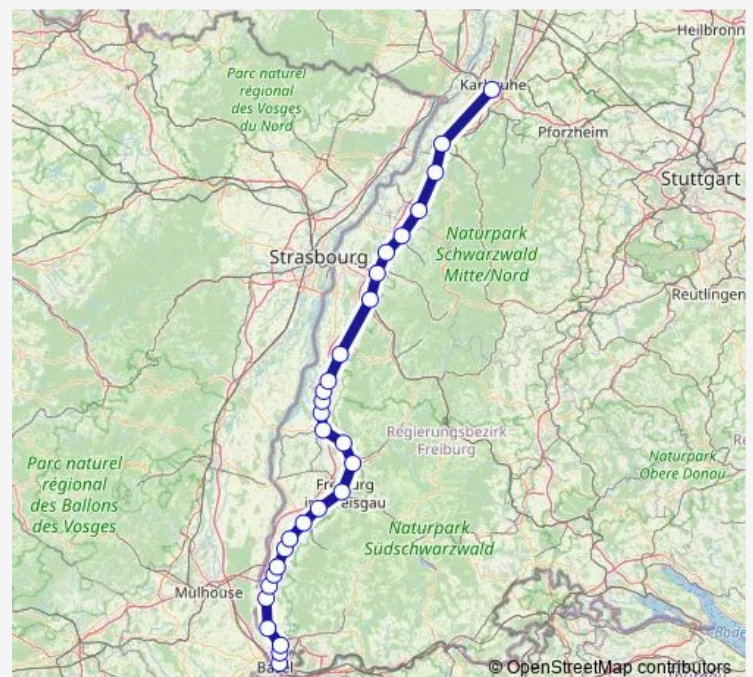

Thursday 14:27

Friday 14:27

Saturday —

Sunday 14:27

Route info

Direction: Basel Bad Bf

Stops: 29

Trip Duration: 2 hour 54 min