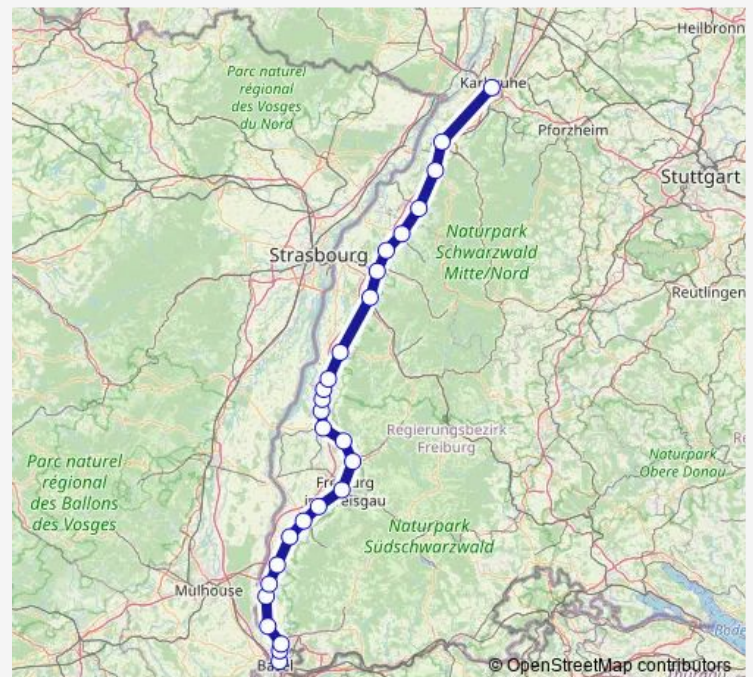

Rail Re RE 7

[Go to website](#)

Direction

Basel Bad Bf — Karlsruhe Hbf

27 stops

[Open route schedule](#)

Basel Bad Bf

Weil am Rhein

Haltingen

Efringen-Kirchen

Bad Bellingen

Schliengen

Müllheim im Markgräflerland

Heitersheim

Bad Krozingen

Schallstadt

Freiburg(Breisgau) Hbf

Denzlingen

Emmendingen

Riegel-Malterdingen

Kenzingen

Herbolzheim (Breisgau)

Ringsheim/Europa-Park

Orschweier

Lahr (Schwarzw)

Offenburg

Appenweier

Route schedule

Basel Bad Bf — Karlsruhe Hbf

Monday 12:33

Tuesday 12:33

Wednesday 12:33

Thursday 12:33

Friday 12:33

Saturday 13:27

Sunday —

Route info

Direction: Basel Bad Bf

Stops: 27

Trip Duration: 2 hour 48 min

■ Re — RE 7