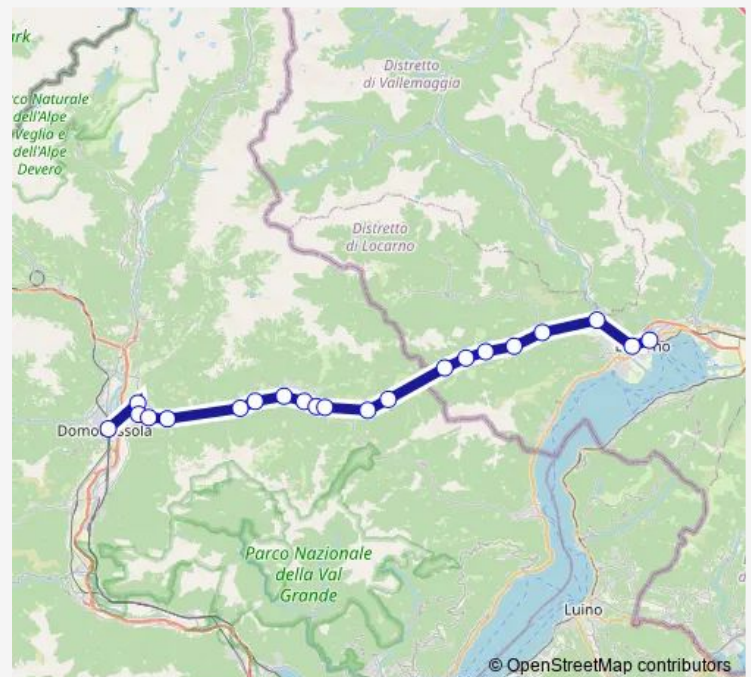

Ponte Brolla

Locarno S. Antonio

Locarno Fart

Route schedule

Domodossola (I) — Locarno Fart

Monday 17:26-19:41

Tuesday 17:26-19:41

Wednesday 17:26-19:41

Thursday 17:26-19:41

Friday 17:26-19:41

Saturday 17:26

Sunday 17:26

Route info

Direction: Domodossola (I)

Stops: 21

Trip Duration: 1 hour 54 min

RE — RE 73

Direction

Locarno Fart — Domodossola (I)

22 stops

[Open route schedule](#)

Locarno Fart

Locarno S. Antonio

Ponte Brolla