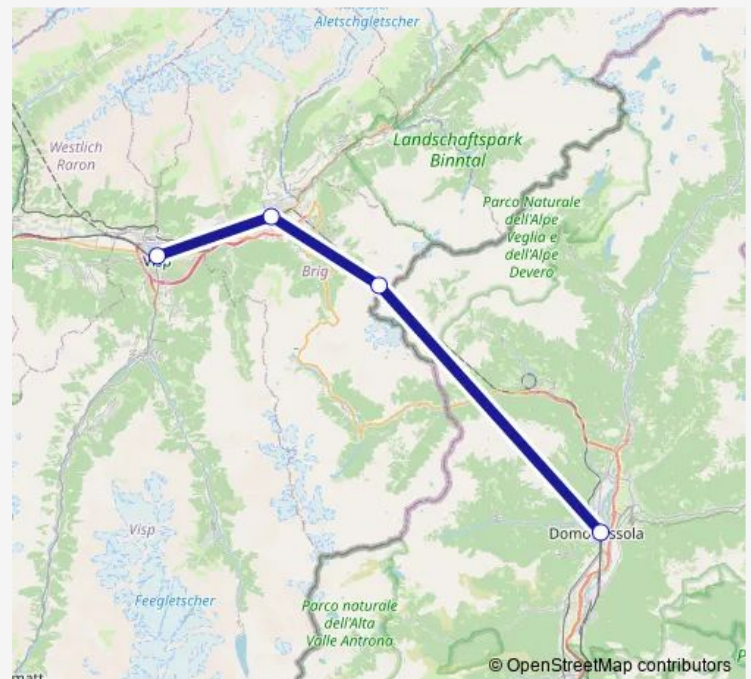

Direction

Domodossola (I) — Visp

4 stops

[Open route schedule](#)

Domodossola (I)

Simplontunnel

Brig

Visp

Route schedule

Domodossola (I) — Visp

Monday	05:54
Tuesday	05:54
Wednesday	05:54
Thursday	05:54
Friday	05:54
Saturday	—
Sunday	—

Route info

Direction: Domodossola (I)

Stops: 4

Trip Duration: 0 hour 39 min

Direction

Domodossola (I) — Visp

5 stops

[Open route schedule](#)

Domodossola (I)

Iselle di Trasquera

Simplontunnel

Brig

Visp

Route schedule

Domodossola (I) — Visp

Monday	05:42
Tuesday	05:42
Wednesday	05:42
Thursday	05:42
Friday	05:42
Saturday	—
Sunday	—

Route info

Direction: Domodossola (I)

Stops: 5

Trip Duration: 0 hour 43 min

RE Rail time schedules and route maps are available in an offline PDF at busmaps.com. Use the busmaps.com website to see live bus times, train schedule or subway schedule, and step-by-step directions for all public transit in Brig