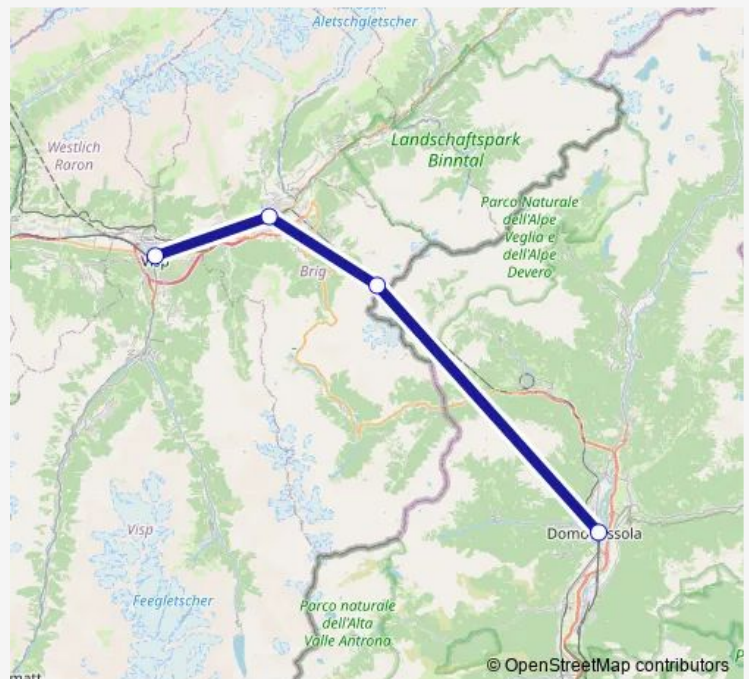

Rail Re RE 2

[Go to website](#)

Direction

Domodossola (I) — Visp

5 stops

[Open route schedule](#)

Domodossola (I)

Iselle di Trasquera

Simplontunnel

Brig

Visp

Route schedule

Domodossola (I) — Visp

Monday	05:42
Tuesday	—
Wednesday	—
Thursday	—
Friday	—
Saturday	—
Sunday	—

Route info

Direction: Domodossola (I)

Stops: 5

Trip Duration: 0 hour 43 min

■ Re — RE 2

Direction

Domodossola (I) — Visp

4 stops

[Open route schedule](#)

Domodossola (I)

Thursday 05:54

Friday 05:54

Saturday —

Sunday —

Route info

Direction: Domodossola (I)

Stops: 4

Trip Duration: 0 hour 39 min