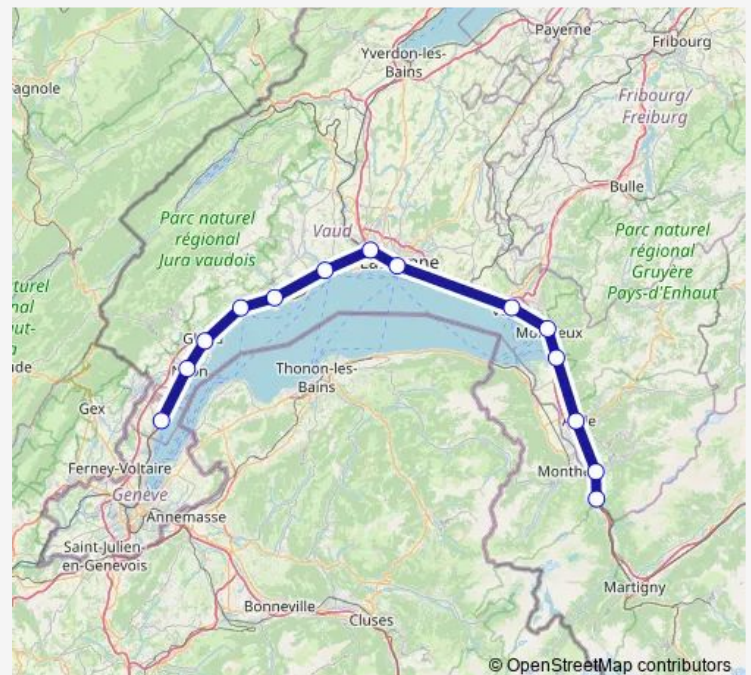

Rail Re RE 33

[Go to website](#)

Direction

St-Maurice — Coppet

14 stops

[Open route schedule](#)

St-Maurice

Bex

Wednesday —

Thursday —

Friday —

Saturday 23:14

Sunday —

Route info

Direction: St-Maurice

Stops: 14

Trip Duration: 1 hour 26 min

■ Re — RE 33

Direction

St-Maurice — Coppet

14 stops

[Open route schedule](#)

St-Maurice

Bex

Direction: St-Maurice

Stops: 14

Trip Duration: 1 hour 26 min

Direction

St-Maurice — Coppet

14 stops

[Open route schedule](#)

St-Maurice