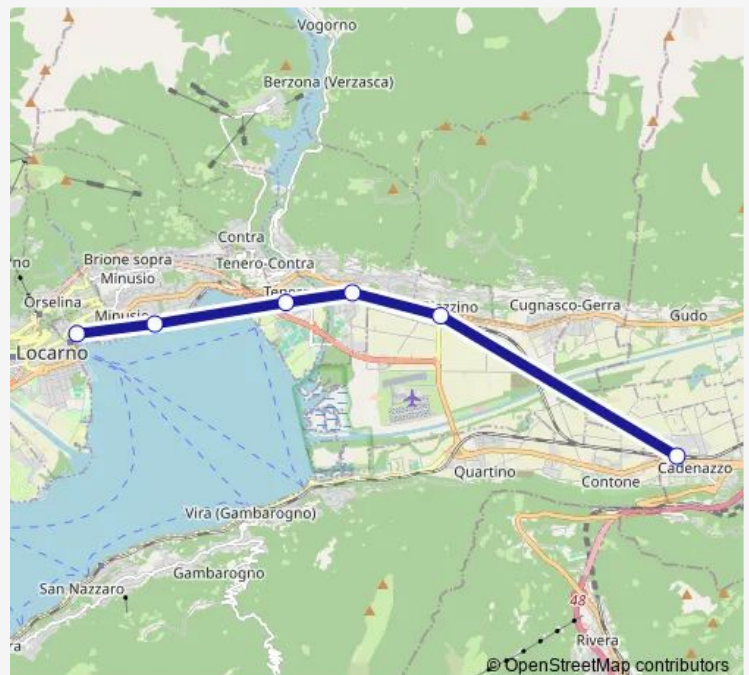

Thursday —

Friday —

Saturday —

Sunday 24:20⁺¹

Route info

Direction: Cadenazzo

Stops: 6

Trip Duration: 0 hour 18 min

■ Re — RE 80

Direction

Locarno — Cadenazzo

6 stops

[Open route schedule](#)

Locarno

Minusio

Tenero

Stops: 6

Trip Duration: 0 hour 17 min

Direction

Locarno — Cadenazzo

6 stops

[Open route schedule](#)

Locarno

Minusio

Saturday

—

Sunday

22:52

Route info

Direction: Locarno

Stops: 6

Trip Duration: 0 hour 17 min