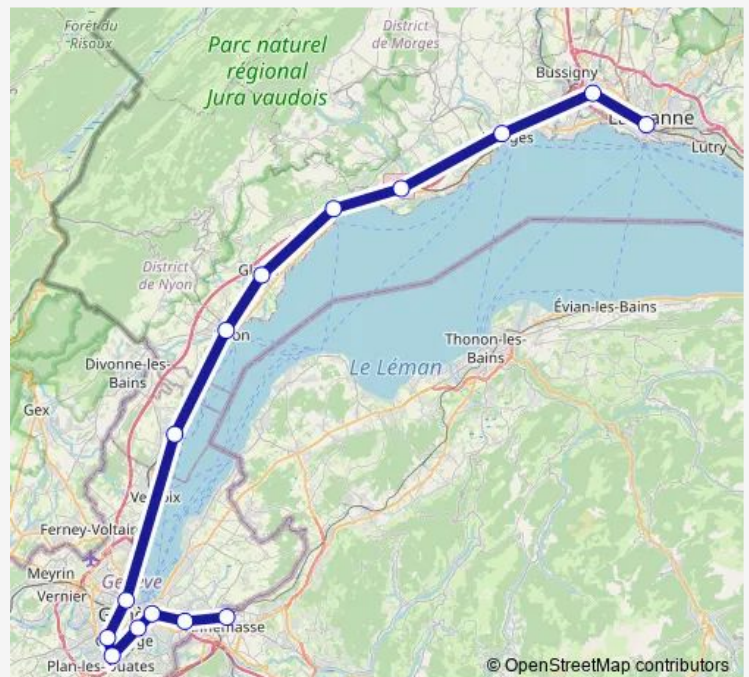

Tuesday 06:00

Wednesday 06:00

Thursday 06:00

Friday 06:00

Saturday 06:00

Sunday 06:00

Route info

Direction: Lausanne

Stops: 15

Trip Duration: 1 hour 18 min

© OpenStreetMap contributors

■ Re — RE 33

BusMaps

Direction

Annemasse — Lausanne

15 stops

[Open route schedule](#)

Annemasse

Chêne-Bourg

Genève-Eaux-Vives

Genève-Champel

Lancy-Bachet

Lancy-Pont-Rouge

Genève