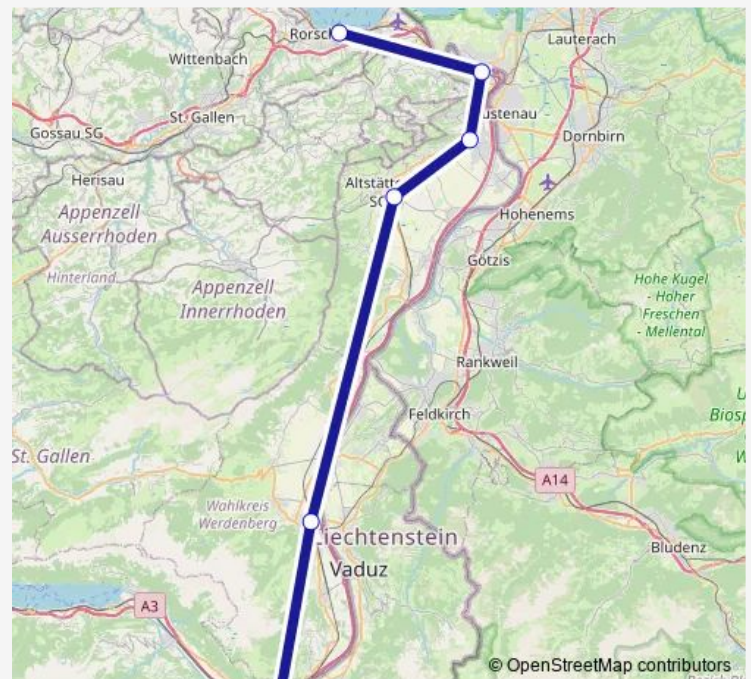

### Direction

Rorschach — Sargans

6 stops

[Open route schedule](#)

Rorschach

St. Margrethen Sg

Heerbrugg

Altstätten Sg

### Route schedule

Rorschach — Sargans

Monday 22:39

Tuesday 22:39

Wednesday 22:39

Thursday 22:39

Friday 22:39

Saturday 22:39

### Route info

Direction: Rorschach

Stops: 6

Trip Duration: 0 hour 45 min

■ RE — RE 13

## Route info

Direction: Sargans

Stops: 6

Trip Duration: 0 hour 46 min

**Direction**

Rorschach — Sargans

6 stops

[Open route schedule](#)