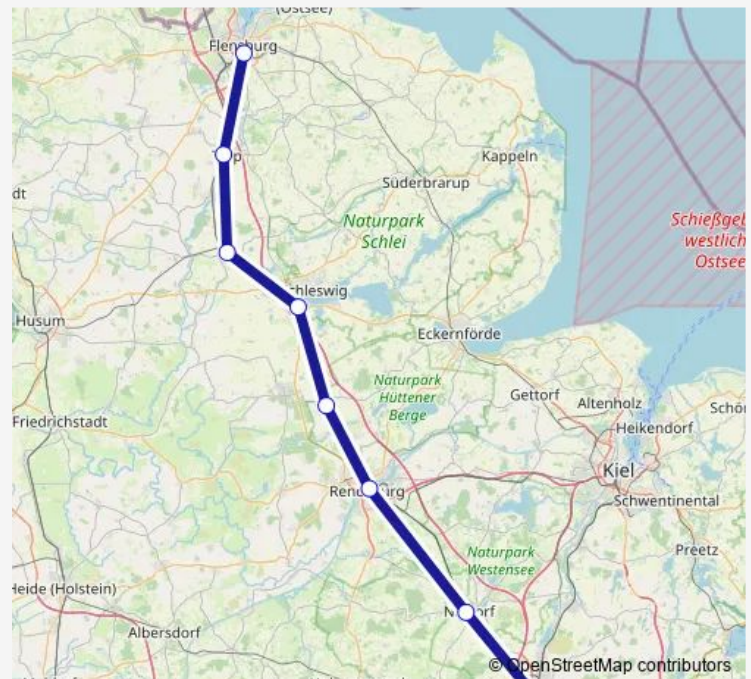

Regional Rail Service RE

[Go to website](#)

Direction

Neumünster — Flensburg

8 stops

[Open route schedule](#)

Neumünster

Nortorf

Rendsburg

Owschlag

Schleswig

Jübek

Tarp

Flensburg

Route schedule

Neumünster — Flensburg

Monday 20:32

Tuesday 20:32

Wednesday 20:32

Thursday 20:32

Friday 20:32

Saturday 20:32-21:21

Sunday 20:32

Route info

Direction: Neumünster

Stops: 8

Trip Duration: 1 hour 8 min

■ RE

RE Regional Rail Service time schedules and route maps are available in an offline PDF at busmaps.com. Use the busmaps.com website to see live bus times, train schedule or subway schedule, and step-by-step directions for all public transit in Rendsburg