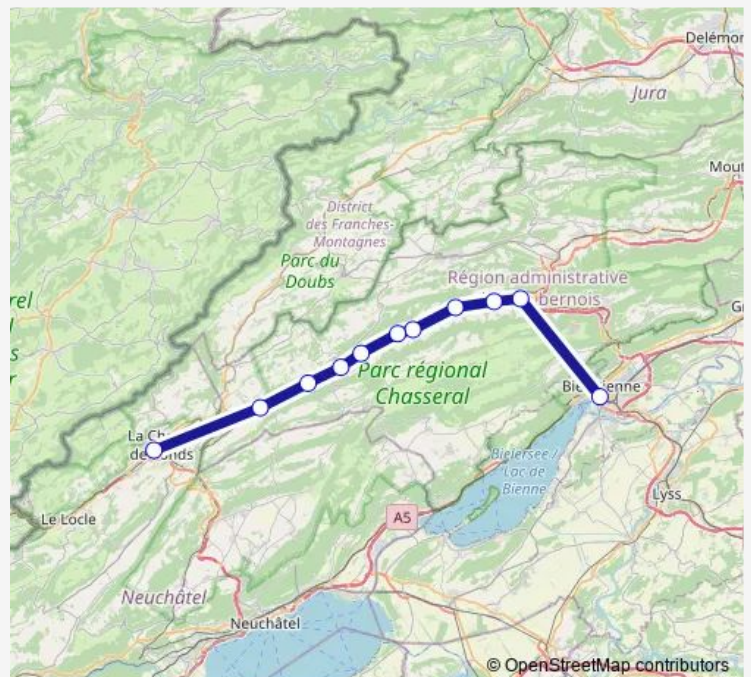

Regional Rail Service Re

[Go to website](#)

Direction

Biel/Bienne — La Chaux-de-Fonds

11 stops

[Open route schedule](#)

Biel/Bienne

Sonceboz-Sombeval

Saturday —

Sunday —

Route info

Direction: Biel/Bienne

Stops: 11

Trip Duration: 0 hour 58 min

■ Re

Re Regional Rail Service time schedules and route maps are available in an offline PDF at busmaps.com. Use the busmaps.com website to see live bus times, train schedule or subway schedule, and step-by-step directions for all public transit in Biel/Bienne