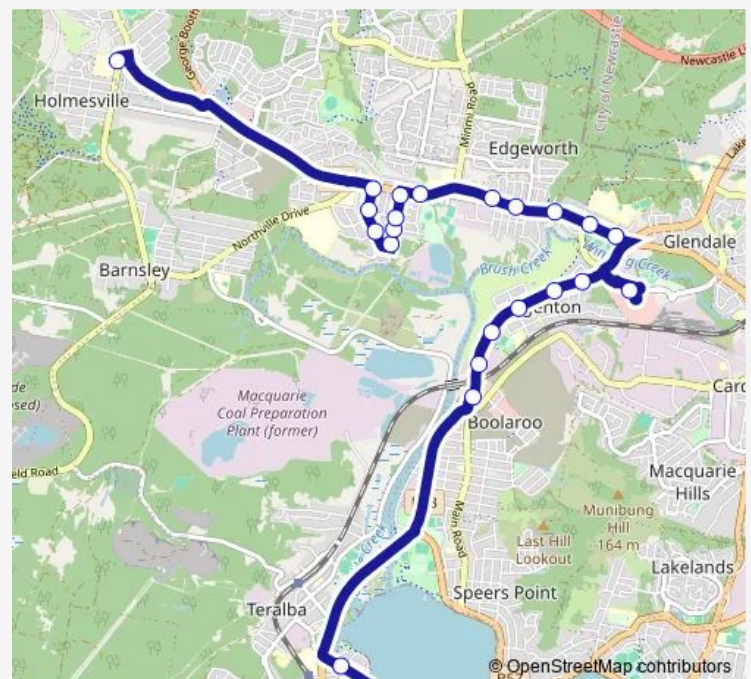

Tuesday —

Wednesday —

Thursday —

Friday —

Saturday —

Sunday —

Route info

Direction: West Wallsend High School, Appletree Rd

Stops: 23

Trip Duration: 0 hour 25 min

6179 — West Wallsend HS to St Pauls Hs

First St At Fourth St

Five Islands School, Aspinall St

6179 School Bus time schedules and route maps are available in an offline PDF at busmaps.com. Use the busmaps.com website to see live bus times, train schedule or subway schedule, and step-by-step directions for all public transit in Newcastle