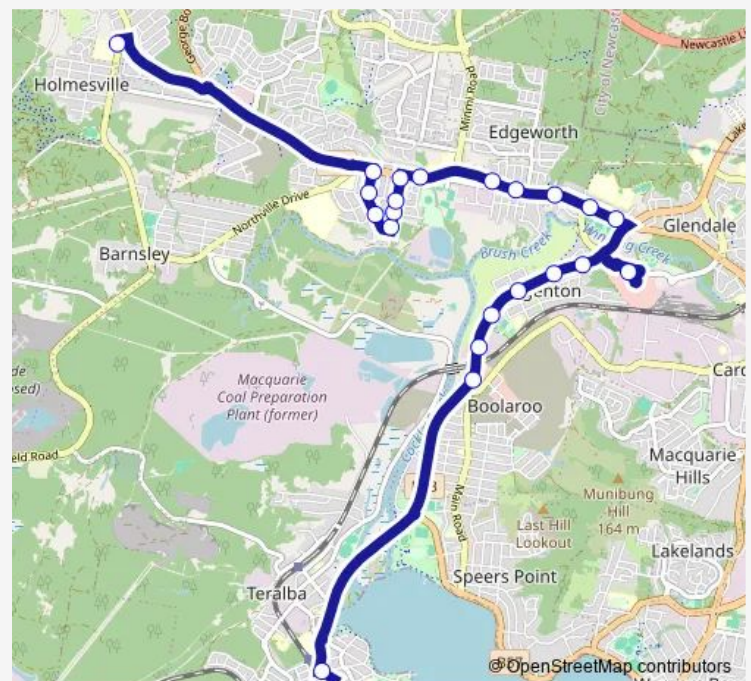

### Route schedule

West Wallsend High School, Appletree Rd — St Pauls High School

Monday 14:45

Tuesday —

Wednesday —

Thursday —

Friday —

Saturday —

### Route info

Direction: West Wallsend High School, Appletree Rd

Stops: 23

Trip Duration: 0 hour 26 min

6179 — West Wallsend HS to St Pauls Hs

Ranclaud St At Rens St

St Pauls High School

6179 School Bus time schedules and route maps are available in an offline PDF at [busmaps.com](https://busmaps.com). Use the [busmaps.com](https://busmaps.com) website to see live bus times, train schedule or subway schedule, and step-by-step directions for all public transit in Newcastle