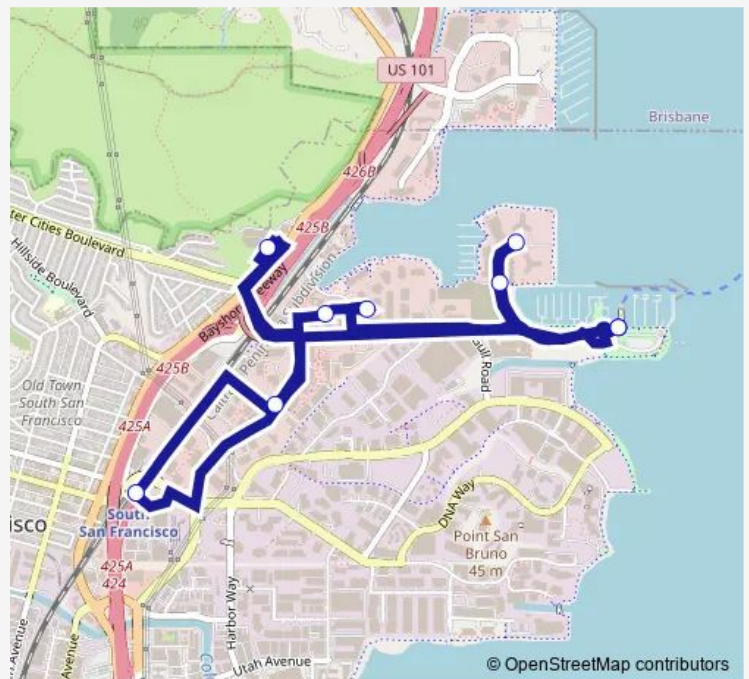

Oyster Point Blvd / Gateway

352 Oyster Point

Cul-de-Sac (395/400 Oyster Point Blvd)

South San Francisco Ferry Terminal

### Route schedule

South San Francisco Caltrain — South San Francisco Ferry Terminal

Monday	14:49-16:49
Tuesday	14:49-16:49
Wednesday	14:49-16:49
Thursday	14:49-16:49
Friday	14:49-16:49
Saturday	—
Sunday	—

### Route info

Direction: South San Francisco Caltrain

Stops: 8

Trip Duration: 0 hour 21 min

OPF Shuttle — Oyster Point Ferry