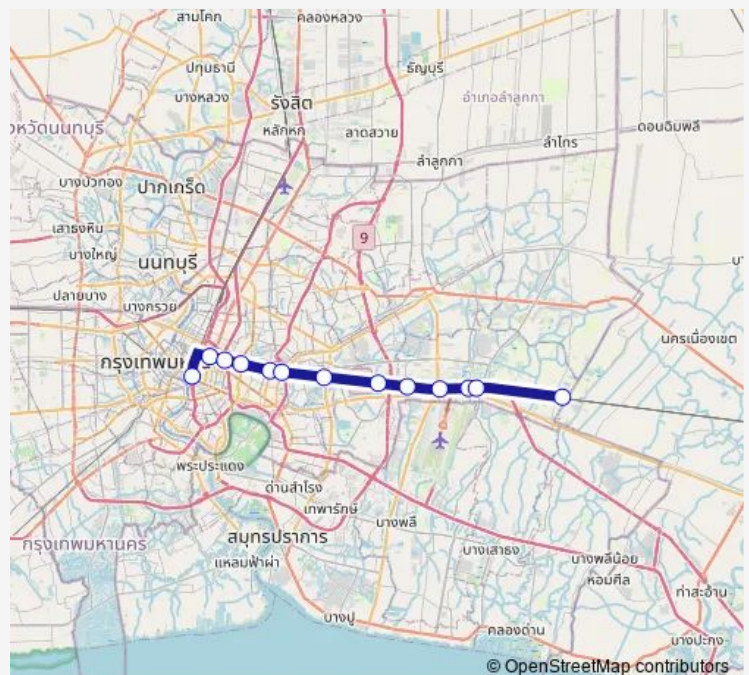

SRT หัวตะเข้; Srt Hua Takhe

SRT คลองหลวงแพ่ง; Srt Khlong Luang Phaeng

### Route schedule

SRT กรุงเทพ; Srt Bangkok — SRT คลองหลวงแพ่ง; Srt Khlong Luang Phaeng

Monday	—
Tuesday	—
Wednesday	—
Thursday	—
Friday	—
Saturday	06:45
Sunday	06:45

### Route info

Direction: SRT กรุงเทพ; Srt Bangkok

Stops: 13

Trip Duration: 0 hour 24 min

997 Rail time schedules and route maps are available in an offline PDF at [busmaps.com](https://busmaps.com). Use the [busmaps.com](https://busmaps.com) website to see live bus times, train schedule or subway schedule, and step-by-step directions for all public transit in Lat Krabang