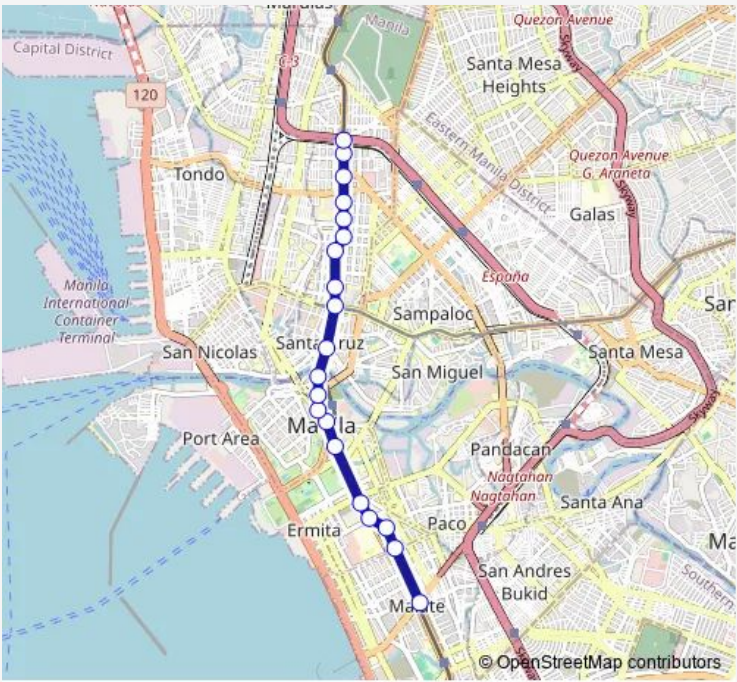

Bus Blumentritt Vito Cruz L Guinto

[Go to website](#)

Direction
 President Quirino Ave / Taft Ave Intersection, Manila —
 Light Rail Transportation / New Antipolo, Quezon City
 20 stops
[Open route schedule](#)

- President Quirino Ave / Taft Ave Intersection, Manila
- Leon Guinto Sr. / Pedro Gil Intersection, Manila
- Leon Guinto Sr. / G. Apacible Inreesection, Manila
- Taft Ave / Padre Faura Intersection, Manila
- Traft Avenue, Maila
- Taft Ave, Manila
- Taft Ave, Manila
- Taft Ave, Manila
- Padre Burgos St, Manila
- Mcarthur Bridge , Manila
- Rizal Avenue, Manila
- Valariano Fugoso, Manila
- Valariano Fugoso, Manila
- Rizal Avenue, Manila
- Rizal Avenue, Manila
- Jose R. Reyes Memorial Medical Center, Rizal Avenue, Manila
- Department of Health, Razal Avenue, Manila
- Light Rail Transportation 1, Manila
- Light Rail Transportation 1, Manila
- Light Rail Transportation / New Antipolo, Quezon City

Route schedule

President Quirino Ave / Taft Ave Intersection, Manila —
 Light Rail Transportation / New Antipolo, Quezon City

Monday	00:00
Tuesday	00:00
Wednesday	00:00
Thursday	00:00
Friday	00:00
Saturday	00:00
Sunday	00:00

Route info

Direction: President Quirino Ave / Taft Ave Intersection, Manila

Stops: 20

Trip Duration: 0 hour 30 min

Direction

Light Rail Transportation 1, Manila — Taft Avenue, Manila

16 stops

[Open route schedule](#)