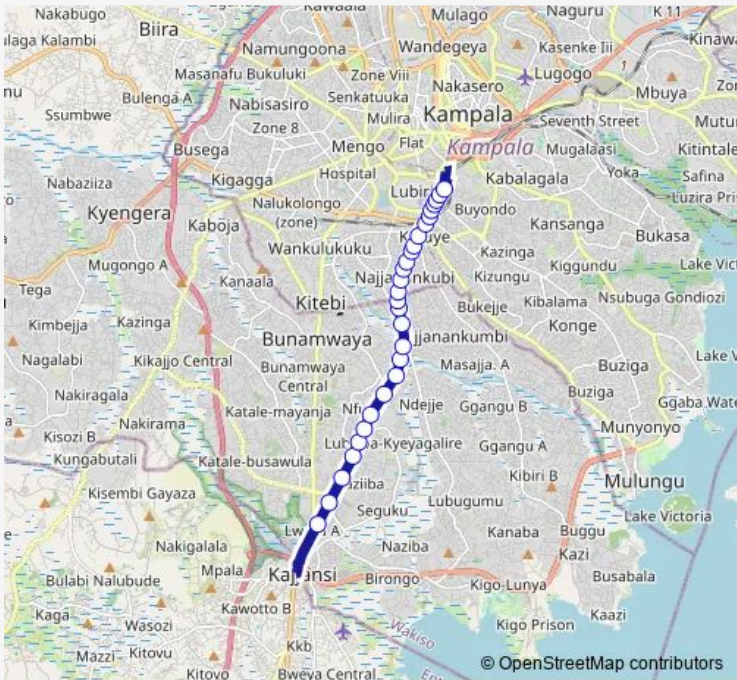

# Bus IC111 Kajjansi Stage-Usafi Taxi Park

[Go to website](#)

**Direction**  
 Lweza Estate — Gapco Totalpetro Station (Katwe)  
 28 stops  
[Open route schedule](#)

- Lweza Estate
- Mildmay Health Centre
- Seguku Sign Post
- Seguku Market
- Mogas Seguku
- Lubowa Police Station
- Full Gospel Church - Zana Sign Post
- Zana Stage
- Millenium Hotel (Lubowa-entebbe Rd)
- Hotel Explorer - Buganda Land Board Junction
- Batabata - Bata Zana
- Total Petrol Station (Namasumba)
- Namasuba Sign Post
- Freedom City Shopping Centre
- Mk Clinic - Najja Nankumbi
- Najjanankumbi - Zabba Supermarket
- Stella - Najjanankumbi
- Super Oil (Najjanankumbi)
- Ulga (Najjanankumbi)
- Shell (Najjanankumbi)
- Total (Najjanankumbi)

**Route schedule**  
 Lweza Estate — Gapco Totalpetro Station (Katwe)

Monday	06:30-19:00
Tuesday	06:30-19:00
Wednesday	06:30-19:00
Thursday	06:30-19:00
Friday	06:30-19:00
Saturday	06:30-19:00
Sunday	06:30-19:00

**Route info**  
 Direction: Lweza Estate  
 Stops: 28  
 Trip Duration: 0 hour 40 min

■ IC111 — Kajjansi Stage-Usafi Taxi Park **BusMaps**

Kobil (Kibuye)

Kibuye Roundabout

Nakumatt Katwe - Muganzirwaza Plaza