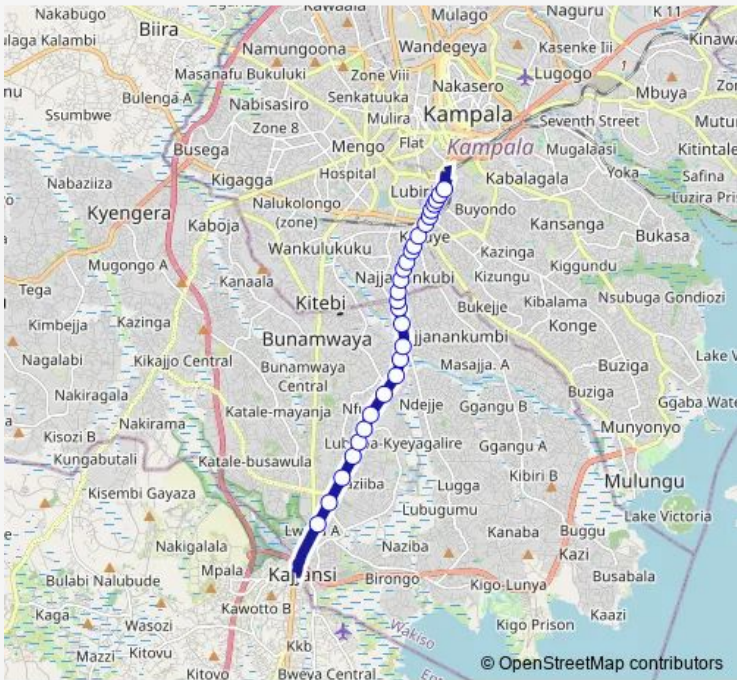

Bus Ic111 Kajjansi Stage-Usafi Taxi Park

[Go to website](#)

Direction
Lweza Estate — Gapco Totalpetro Station (Katwe)
28 stops
[Open route schedule](#)

- Lweza Estate
- Mildmay Health Centre
- Seguku Sign Post
- Seguku Market
- Mogas Seguku
- Lubowa Police Station
- Full Gospel Church - Zana Sign Post
- Zana Stage
- Millenium Hotel (Lubowa-entebbe Rd)
- Hotel Explorer - Buganda Land Board Junction
- Batabata - Bata Zana
- Total Petrol Station (Namasumba)
- Namasuba Sign Post
- Freedom City Shopping Centre
- Mk Clinic - Najja Nankumbi
- Najjanankumbi - Zabba Supermarket
- Stella - Najjanankumbi
- Super Oil (Najjanankumbi)
- Ulga (Najjanankumbi)
- Shell (Najjanankumbi)
- Total (Najjanankumbi)

Route schedule
Lweza Estate — Gapco Totalpetro Station (Katwe)

Monday	06:30-19:00
Tuesday	06:30-19:00
Wednesday	06:30-19:00
Thursday	06:30-19:00
Friday	06:30-19:00
Saturday	06:30-19:00
Sunday	06:30-19:00

Route info
Direction: Lweza Estate
Stops: 28
Trip Duration: 0 hour 40 min

Ic111 — Kajjansi Stage-Usafi Taxi Park **BusMaps**