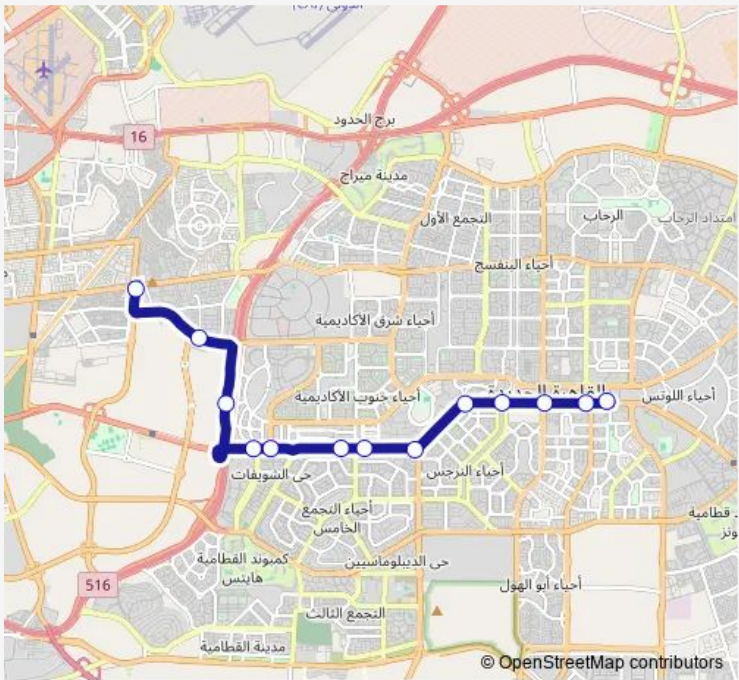

Bus IC111 Hay Asher-Fue

[Go to website](#)

Direction
 Future University in Egypt (Fue) — 10th District (Al Hay Al Asher) - Nasr City
 15 stops
[Open route schedule](#)

- Future University in Egypt (Fue)
- Concord Plaza - New Cairo
- Masraweya
- Tolip Plaza - 5th Settlement
- Dusit Hotel
- Mountain View Square
- Air Force Hospital
- Bank Area (Bonook) - 5th Settlement
- CIB - South Teseen Street
- Bank Al Etihad - South Teseen Street
- Bloom Bank - South Teseen Street
- Downtown Mall
- Cairo Festival City - South Teseen Street
- Waha Garage - 10th District - Nasr City
- 10th District (Al Hay Al Asher) - Nasr City

Route schedule
 Future University in Egypt (Fue) — 10th District (Al Hay Al Asher) - Nasr City

Monday	06:30-15:00
Tuesday	06:30-15:00
Wednesday	06:30-15:00
Thursday	06:30-15:00
Friday	06:30-15:00
Saturday	06:30-15:00
Sunday	06:30-15:00

Route info
 Direction: Future University in Egypt (Fue)
 Stops: 15
 Trip Duration: 0 hour 26 min

Direction

10th District (Al Hay Al Asher) - Nasr City — Future University in Egypt (Fue)

13 stops

[Open route schedule](#)

10th District (Al Hay Al Asher) - Nasr City

Masaken El Zobbat - 10th District - Nasr City

Cairo Festival City Pedestrian Bridge

Cairo Festival City - South Teseen Street

Downtown Mall

Bank Area (Bonook) - 5th Settlement