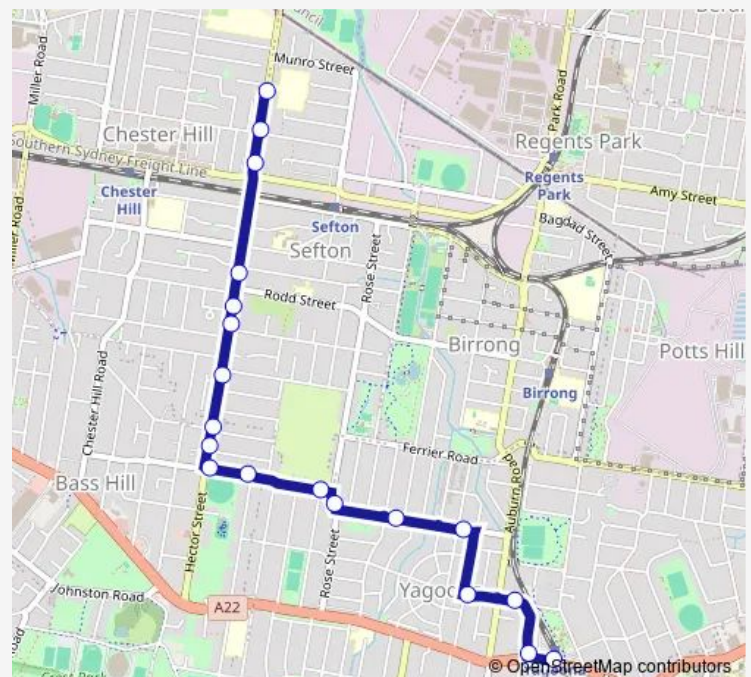

### Direction

Sefton High School, Hector St — Yagoona Station, Hume Hwy

19 stops

[Open route schedule](#)

Sefton High School, Hector St

Hector St At Virgil Av

Hector St Before Waldron Rd

Hector St After View St

Rose Street Shops, Rose St

Brodie St At Gascoigne Rd

Brodie St At Alan St

Church Rd At McMahon Rd

Church Rd After Auburn Rd

Church Rd At Hume Hwy

Yagoona Station, Hume Hwy

### Route schedule

Sefton High School, Hector St — Yagoona Station, Hume Hwy

Monday 14:37

Tuesday 14:37

Wednesday —

Thursday —

Friday —

Saturday —

### Route info

Direction: Sefton High School, Hector St

Stops: 19

Trip Duration: 0 hour 17 min

S176 — Sefton High School to Yagoona

S176 School Bus time schedules and route maps are available in an offline PDF at [busmaps.com](https://busmaps.com). Use the [busmaps.com](https://busmaps.com) website to see live bus times, train schedule or subway schedule, and step-by-step directions for all public transit in Liverpool