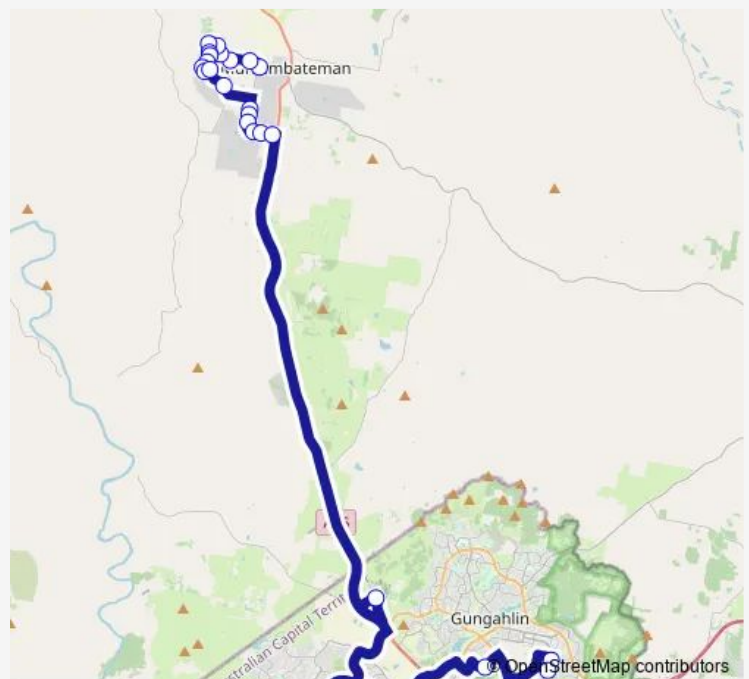

Mcintosh Cct At Sylvia St

Mcintosh Cct Opp Acacia Way

Mcintosh Cct At George St

Mcintosh Cct At Armstrong St

Mcintosh Cct At Kinsman Dr

Victoria St Before Gladstone St

Route schedule

Merryville Dr Opp Shiraz PI — Harrison School Wimmera St

Monday 07:15

Tuesday 07:15

Wednesday 07:15

Thursday 07:15

Friday 07:15

Saturday —

Sunday —

Route info

Direction: Merryville Dr Opp Shiraz PI

Stops: 26

Trip Duration: 1 hour 30 min

S176 — Murrumbateman to Mount Rogers PS via Hall Interchange (Platypus Service)

Melba HS School Grounds

Copland College Verbrugghen St

Evatt PS Heydon Cr

Palmerston PS Koscuiszko Av

Mother Teresa PS Wimmera St

Harrison School Wimmera St

S176 School Bus time schedules and route maps are available in an offline PDF at busmaps.com. Use the busmaps.com website to see live bus times, train schedule or subway schedule, and step-by-step directions for all public transit in Murrumbateman