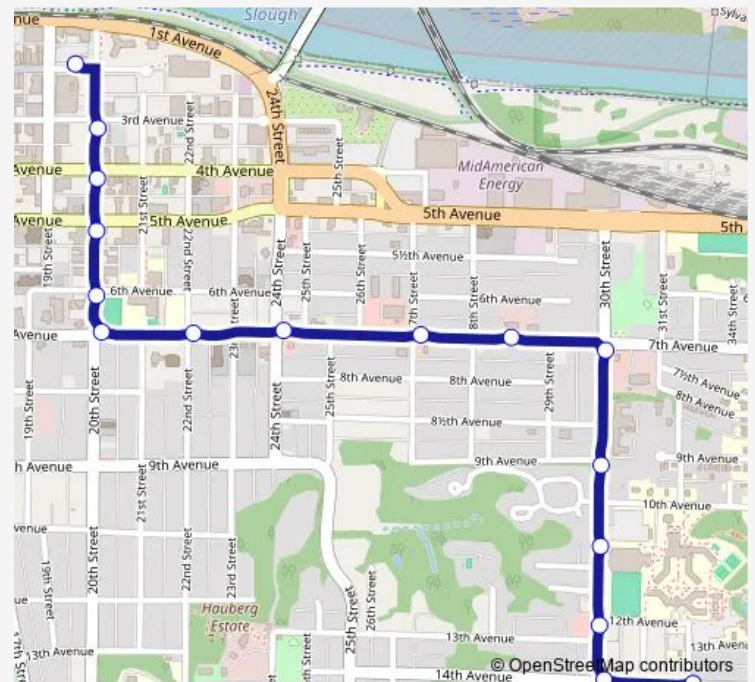

20 St & 7 Ave

20 St & 6 Ave Shelter

20 St & 5 Ave

20 St & 4 Ave

Fort Armstrong

District

Route schedule

32 St & 14 Ave — District

Monday	—
Tuesday	—
Wednesday	—
Thursday	—
Friday	22:30-02:20 ⁺¹
Saturday	22:30-02:20 ⁺¹
Sunday	—

Route info

Direction: 32 St & 14 Ave

Stops: 16

Trip Duration: 0 hour 10 min

LN53 — Late-Night 53

Direction

District — 32 St & 14 Ave

20 stops

[Open route schedule](#)

District

19 St & 3 Ave

Fort Armstrong

20 St & 4 Ave

20 St & 5 Ave

20 St & 6 Ave Shelter

Monday —

Tuesday —

Wednesday —

Thursday —

Friday 22:30-02:10⁺¹

Saturday 22:30-02:10⁺¹

Sunday —

Route info