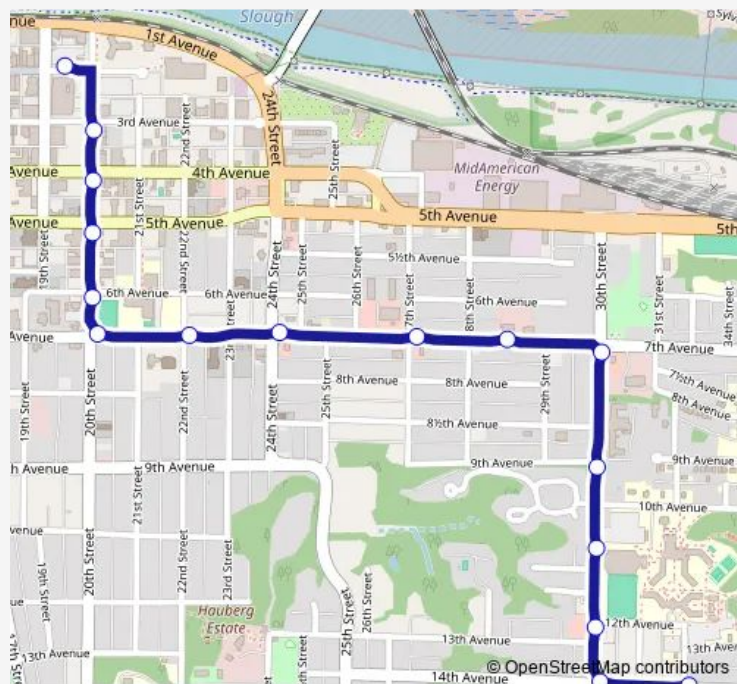

20 St & 7 Ave

20 St & 6 Ave Shelter

20 St & 5 Ave

20 St & 4 Ave

Fort Armstrong

District

Route schedule

32 St & 14 Ave — District

Monday —

Tuesday —

Wednesday —

Thursday —

Friday 22:30-02:20⁺¹

Saturday 22:30-02:20⁺¹

Sunday —

Route info

Direction: 32 St & 14 Ave

Stops: 16

Trip Duration: 0 hour 10 min

Ln53 — Late-Night 53

Direction

District — 32 St & 14 Ave

20 stops

[Open route schedule](#)

Wednesday —

Thursday —

Friday 22:30-02:10⁺¹

Saturday 22:30-02:10⁺¹

Sunday —

Route info

Direction: District

Stops: 20