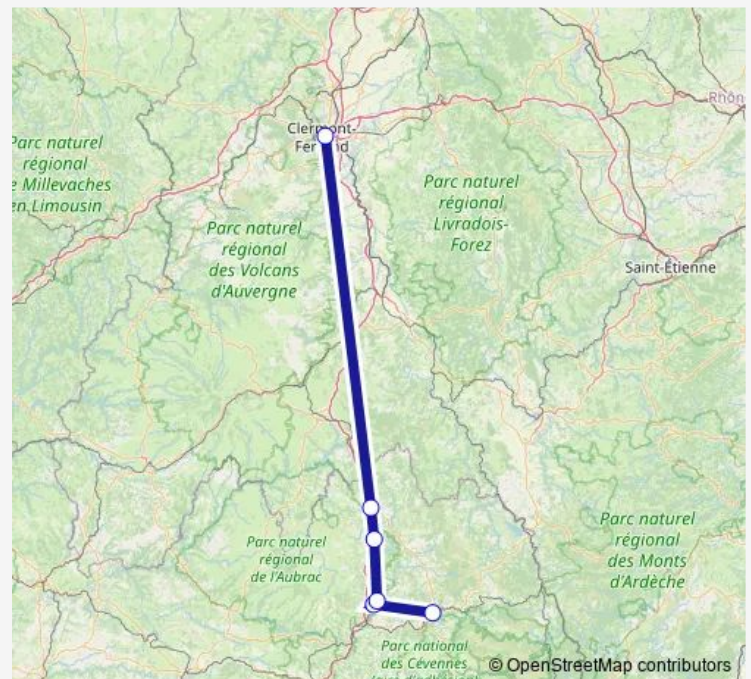

Marvejols Place du Chayla

Mende

**Route schedule**

Clermont-Ferrand — Mende

Monday	10:50-21:40
Tuesday	10:50-21:30
Wednesday	10:50-21:30
Thursday	10:50-21:30
Friday	10:50-21:30
Saturday	10:50-19:50
Sunday	16:50-21:40

**Route info**

Direction: Clermont-Ferrand

Stops: 5

Trip Duration: 2 hour 50 min

■ K150 — Clermont - Mende

**BusMaps**

**Direction**

Mende — Clermont-Ferrand

6 stops

[Open route schedule](#)

Mende

Marvejols

Marvejols Place du Chayla

Aumont-Aubrac

Saint-Chély-d'Apcher

Clermont-Ferrand