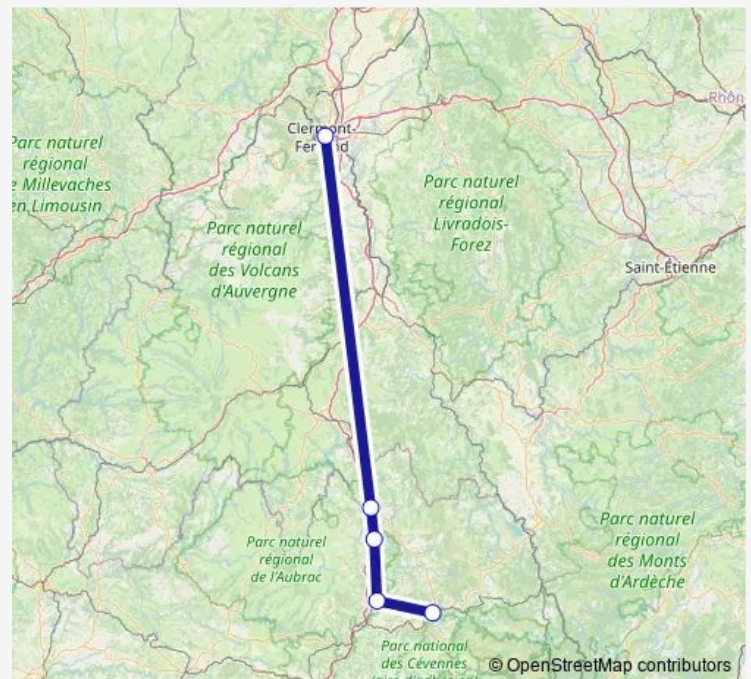

Marvejols Place du Chayla

Mende

Route schedule

Clermont-Ferrand — Mende

Monday	10:50-21:30
Tuesday	10:50-21:30
Wednesday	10:50-21:30
Thursday	10:50-21:30
Friday	10:50-21:30
Saturday	10:50-19:50
Sunday	16:50-21:40

Route info

Direction: Clermont-Ferrand

Stops: 5

Trip Duration: 2 hour 45 min

■ K150 — Clermont - Mende

BusMaps

Direction

Mende — Clermont-Ferrand

6 stops

[Open route schedule](#)

Mende

Marvejols

Marvejols Place du Chayla

Aumont-Aubrac

Saint-Chély-d'Apcher

Clermont-Ferrand