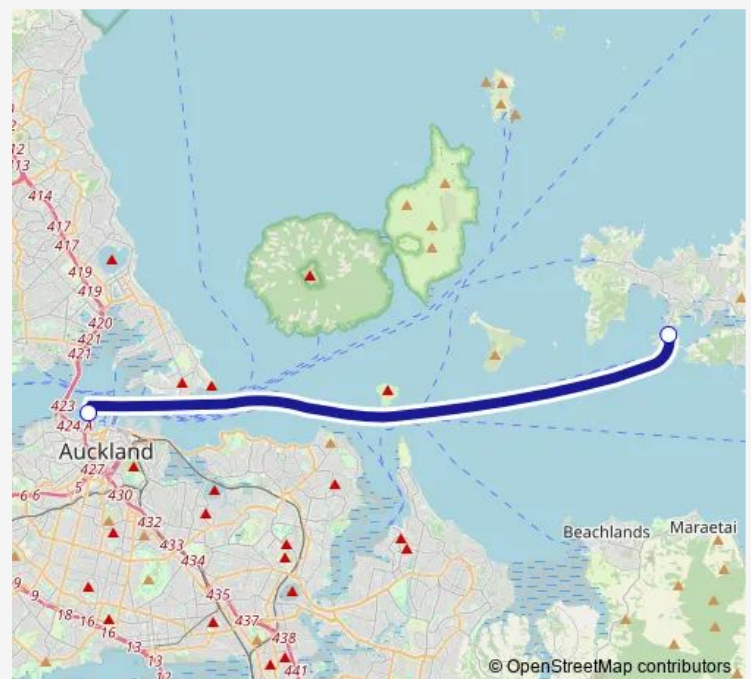

Ferry KPHS

[Go to website](#)

Direction

Hamer Street Sealink Ferry Terminal — Kennedy Point Sealink Ferry Terminal

2 stops

[Open route schedule](#)

Hamer Street Sealink Ferry Terminal

Kennedy Point Sealink Ferry Terminal

Route schedule

Hamer Street Sealink Ferry Terminal — Kennedy Point Sealink Ferry Terminal

Monday	06:30-15:50
Tuesday	06:30-15:50
Wednesday	06:30-15:50
Thursday	06:30-15:50
Friday	06:30-15:50
Saturday	07:30-15:50
Sunday	07:30-15:50

Route info

Direction: Hamer Street Sealink Ferry Terminal

Stops: 2

Trip Duration: 1 hour 10 min

Direction

Kennedy Point Sealink Ferry Terminal — Hamer Street Sealink Ferry Terminal

2 stops

[Open route schedule](#)

Route info

Direction: Kennedy Point Sealink Ferry Terminal

Stops: 2

Trip Duration: 1 hour 10 min

KPHS Ferry time schedules and route maps are available in an offline PDF at busmaps.com. Use the busmaps.com website to see live bus times, train schedule or subway schedule, and step-by-step directions for all public transit in Auckland