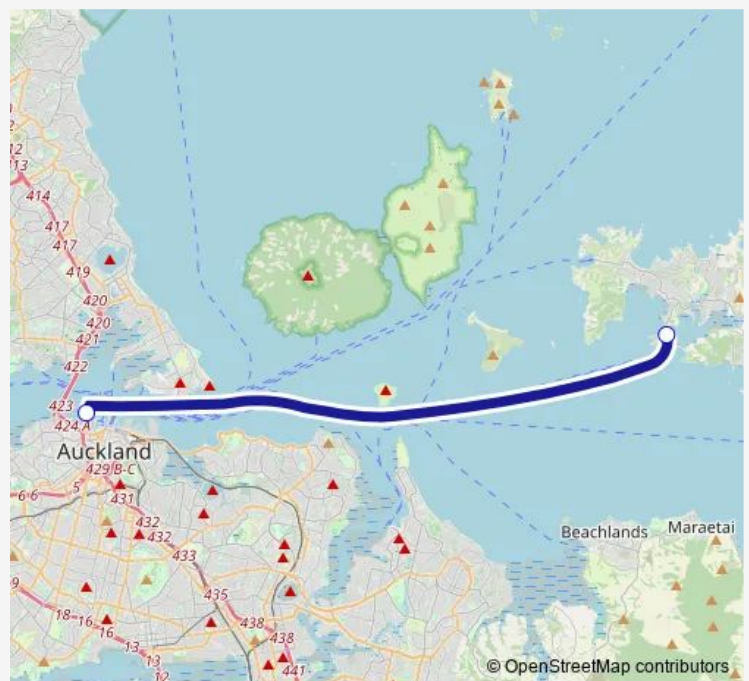

Direction

Hamer Street Sealink Ferry Terminal — Kennedy Point Sealink Ferry Terminal

2 stops

[Open route schedule](#)

Hamer Street Sealink Ferry Terminal

Kennedy Point Sealink Ferry Terminal

Route schedule

Hamer Street Sealink Ferry Terminal — Kennedy Point Sealink Ferry Terminal

Monday	06:30-15:50
Tuesday	06:30-15:50
Wednesday	06:30-15:50
Thursday	06:30-15:50
Friday	06:30-15:50
Saturday	07:30-15:50
Sunday	07:30-15:50

Route info

Direction: Hamer Street Sealink Ferry Terminal

Stops: 2

Trip Duration: 1 hour 10 min

Direction

Kennedy Point Sealink Ferry Terminal — Hamer Street Sealink Ferry Terminal

2 stops

[Open route schedule](#)

Kennedy Point Sealink Ferry Terminal

Hamer Street Sealink Ferry Terminal

Route info

Direction: Kennedy Point Sealink Ferry Terminal

Stops: 2

Trip Duration: 1 hour 10 min

Kphs Ferry time schedules and route maps are available in an offline PDF at busmaps.com. Use the busmaps.com website to see live bus times, train schedule or subway schedule, and step-by-step directions for all public transit in Auckland