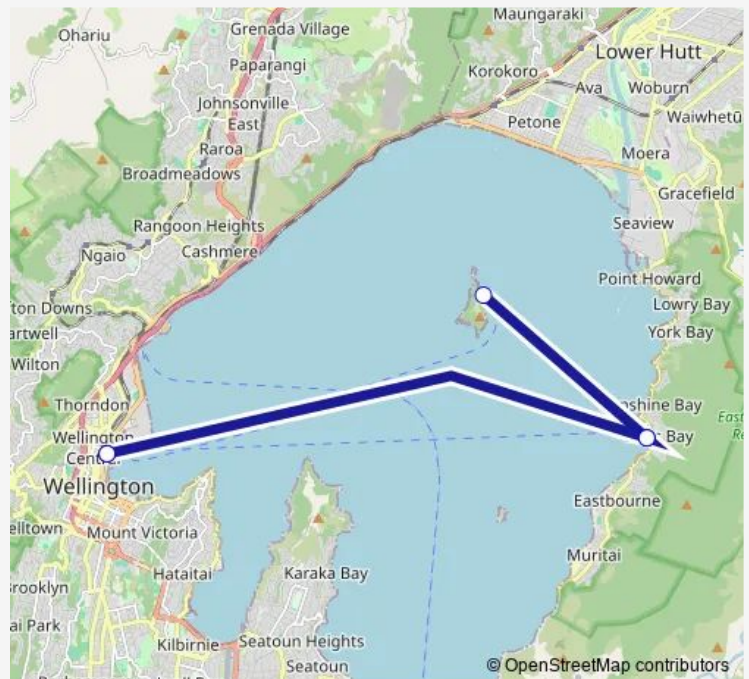

Ferry Qmf Queens Wharf - Matiu Ferry

[Go to website](#)

Direction

Queens Wharf — Queens Wharf

5 stops

[Open route schedule](#)

Queens Wharf

Days Bay Wharf

Matiu/Somes Island Wharf

Days Bay Wharf

Queens Wharf

Route schedule

Queens Wharf — Queens Wharf

Monday 09:30-14:00

Tuesday 10:00-12:00

Wednesday 10:00-12:00

Thursday 09:30-14:00

Friday 10:00-12:00

Saturday 09:30-14:00

Sunday 09:30-14:00

Route info

Direction: Queens Wharf

Stops: 5

Trip Duration: 3 hour 50 min