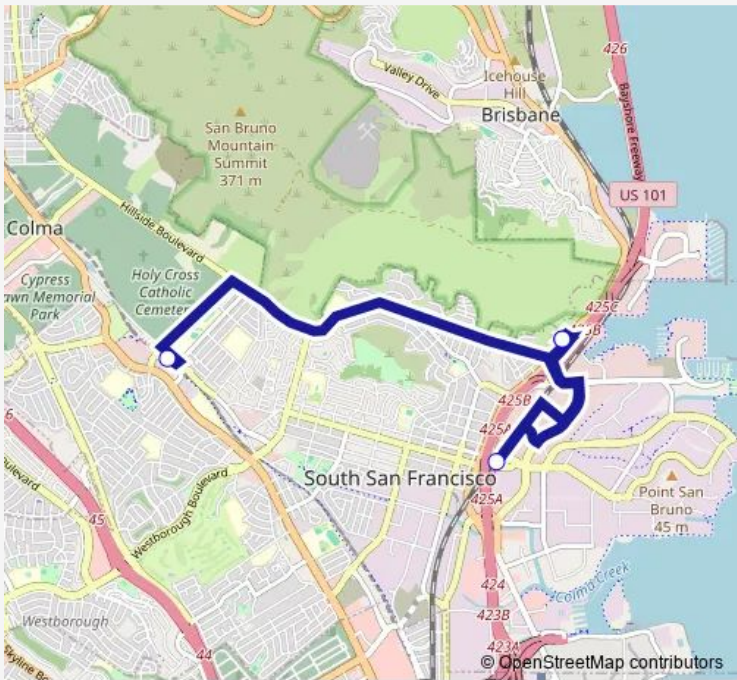

Bus OTP Shuttle One Tower Place

[Go to website](#)

Direction
 South San Francisco Bart (UGB/Otp, Bay #6) — One Tower Place
 4 stops
[Open route schedule](#)

- South San Francisco Bart (UGB/Otp, Bay #6)
- One Tower Place
- South San Francisco Caltrain
- One Tower Place

Route schedule

South San Francisco Bart (UGB/Otp, Bay #6) — One Tower Place

Monday	06:43-09:38
Tuesday	06:43-09:38
Wednesday	06:43-09:38
Thursday	06:43-09:38
Friday	06:43-09:38
Saturday	—
Sunday	—

Route info

Direction: South San Francisco Bart (UGB/Otp, Bay #6)

Stops: 4

Trip Duration: 0 hour 25 min

Direction

One Tower Place — South San Francisco Bart (UGB/Otp, Bay #6)

4 stops

[Open route schedule](#)

One Tower Place

Thursday 16:03-18:40

Friday 16:03-18:40

Saturday —

Sunday —

Route info

Direction: One Tower Place

Stops: 4

Trip Duration: 0 hour 26 min