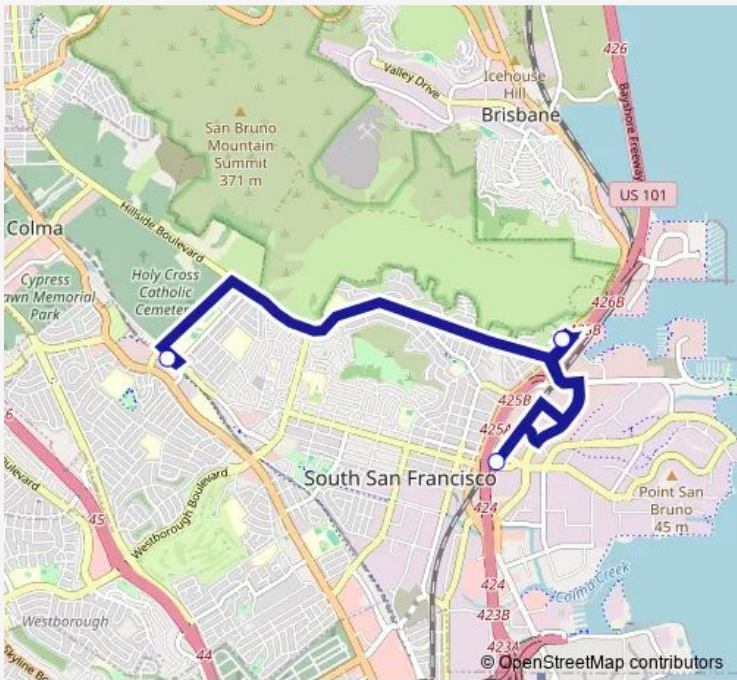

Bus OTP Shuttle One Tower Place

[Go to website](#)

Direction
 South San Francisco BART (UGB/OTP, Bay #6) — One Tower Place
 4 stops
[Open route schedule](#)

- South San Francisco BART (UGB/OTP, Bay #6)
- One Tower Place
- South San Francisco Caltrain
- One Tower Place

Route schedule
 South San Francisco BART (UGB/OTP, Bay #6) — One Tower Place

Monday	06:43-09:38
Tuesday	06:43-09:38
Wednesday	06:43-09:38
Thursday	06:43-09:38
Friday	06:43-09:38
Saturday	—
Sunday	—

Route info
 Direction: South San Francisco BART (UGB/OTP, Bay #6)
 Stops: 4
 Trip Duration: 0 hour 33 min

Direction

One Tower Place — South San Francisco BART
(UGB/OTP, Bay #6)

4 stops

[Open route schedule](#)

One Tower Place

South San Francisco Caltrain

One Tower Place

South San Francisco BART (UGB/OTP, Bay #6)

Route schedule

One Tower Place — South San Francisco BART
(UGB/OTP, Bay #6)

Monday	16:03-18:40
Tuesday	16:03-18:40
Wednesday	16:03-18:40
Thursday	16:03-18:40
Friday	16:03-18:40
Saturday	—
Sunday	—

Route info