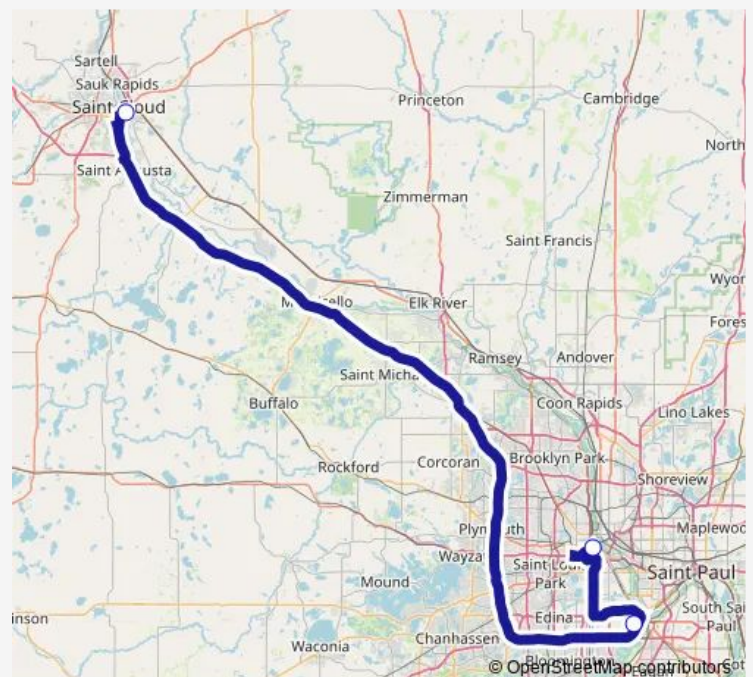

### Direction

St. Cloud (St. Cloud State - Atwood) — Minneapolis

3 stops

[Open route schedule](#)

St. Cloud (St. Cloud State - Atwood)

MSP Airport

Minneapolis

### Route schedule

St. Cloud (St. Cloud State - Atwood) — Minneapolis

Monday	15:35
Tuesday	—
Wednesday	—
Thursday	15:35
Friday	15:35
Saturday	15:35
Sunday	15:35

### Route info

Direction: St. Cloud (St. Cloud State - Atwood)

Stops: 3

Trip Duration: 2 hour 10 min

Jefferson 685

BusMaps

Jefferson 685 Bus time schedules and route maps are available in an offline PDF at [busmaps.com](https://busmaps.com). Use the [busmaps.com](https://busmaps.com) website to see live bus times, train schedule or subway schedule, and step-by-step directions for all public transit in Minneapolis