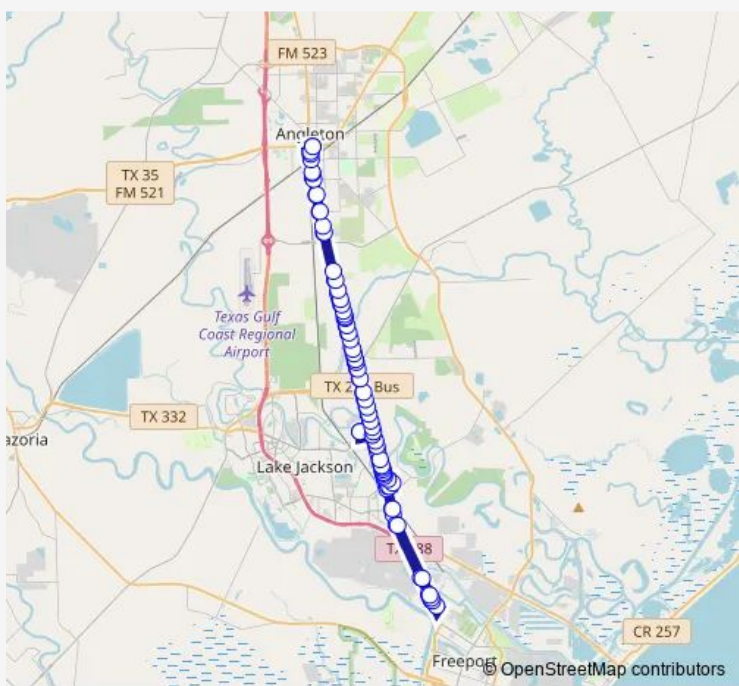

Direction
 Chenago @ City Hall — Chenago @ City Hall
 108 stops
[Open route schedule](#)

- Chenago @ City Hall
- 288-B & Cemetery Rd
- Hwy 288 B @ GOE Harley
- Hwy 288b & Phillips Rd
- Hwy 288b & Economy Inn
- Hwy 288 B & Legion Rd
- Hwy 288 B & Williams Ln
- Hwy 288 B @ RV Park
- Hwy 288 B @ Handy Self Storage
- Hwy 288 B & Petter Rd
- Hwy 288 B & Bastrop Rd Sb
- Hwy 288 B & Eagle Ln
- Hwy 288 B & Bastrop Bayou Dr
- Hwy 288 B & Collier Dr
- Hwy 288 B @ Brazos Crossing Apt
- Hwy 288 B & Brazos Court
- Hwy 288 B & FM 2004
- Hwy 288 B @ Foundation Academy
- Hwy 288 B @ U-Haul
- Hwy 288 B @ Custom Cars
- Hwy 288 B & Walnut Dr

Route schedule
 Chenago @ City Hall — Chenago @ City Hall

Monday	05:45-16:45
Tuesday	05:45-16:45
Wednesday	05:45-16:45
Thursday	05:45-16:45
Friday	05:45-16:45
Saturday	—
Sunday	—

Route info
 Direction: Chenago @ City Hall
 Stops: 108
 Trip Duration: 1 hour 0 min

Hwy 288 B & Cedar Dr

Hwy 288 B & Sycamore Dr

Hwy 288 B & Cypress Dr

Hwy 288 B & Hickory Dr

Hwy 288 B & Cottonwood Dr

College Blvd @ Daycare

College Boulevard at Brazosport College

College Blvd @ Circle K

288-B & Cemetery Rd

Hwy 288b @ Dollar General

Hwy 288b & Dwyer St.

Velasco St & Kiber St

Velasco St @ Dept of Public Safety

Velasco St & Plum St

Regional Bus time schedules and route maps are available in an offline PDF at busmaps.com. Use the busmaps.com website to see live bus times, train schedule or subway schedule, and step-by-step directions for all public transit in Angleton