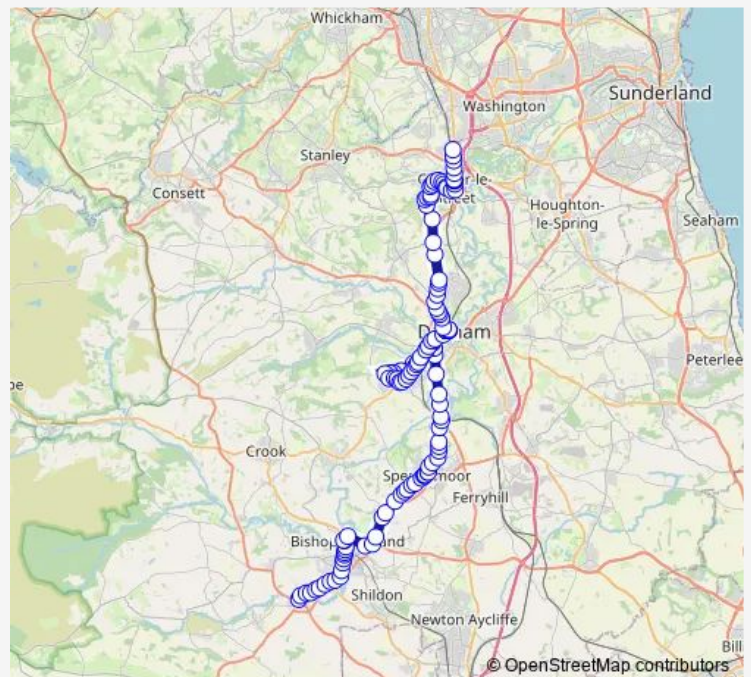

Thursday —

Friday —

Saturday —

Sunday —

Route info

Direction: Club

Stops: 126

Trip Duration: 3 hour 20 min