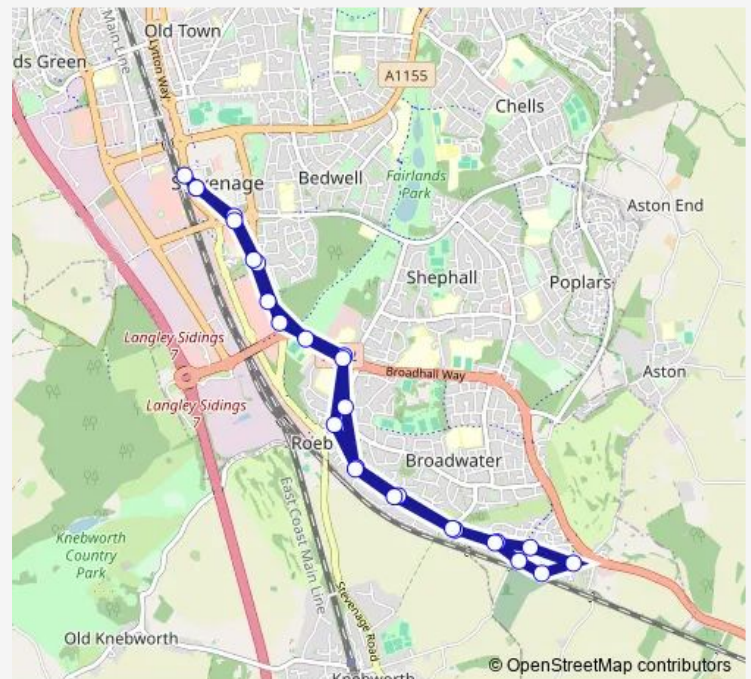

Hamilton House

Stirling Close

Walpole Court

Watton Road

Ranworth Avenue

Ashdown Road

Berkeley Close

Brookhill

Roebuck Centre

The Valley School

Stevenage FC

Route schedule

Bus Station — Bus Station

Monday 07:30-22:30

Tuesday 07:30-22:30

Wednesday 07:30-22:30

Thursday 07:30-22:30

Friday 07:30-22:30

Saturday 08:30-22:30

Sunday —

Route info

Direction: Bus Station

Stops: 26

Trip Duration: 0 hour 29 min

■ SB18 — Stevenage: Bus Station - Bragbury End (Circular)

Roaring Meg Retail Park

Elder Way

ASDA

Stevenage Railway Station

Bus Station

SB18 Bus time schedules and route maps are available in an offline PDF at busmaps.com. Use the busmaps.com website to see live bus times, train schedule or subway schedule, and step-by-step directions for all public transit in Hertford