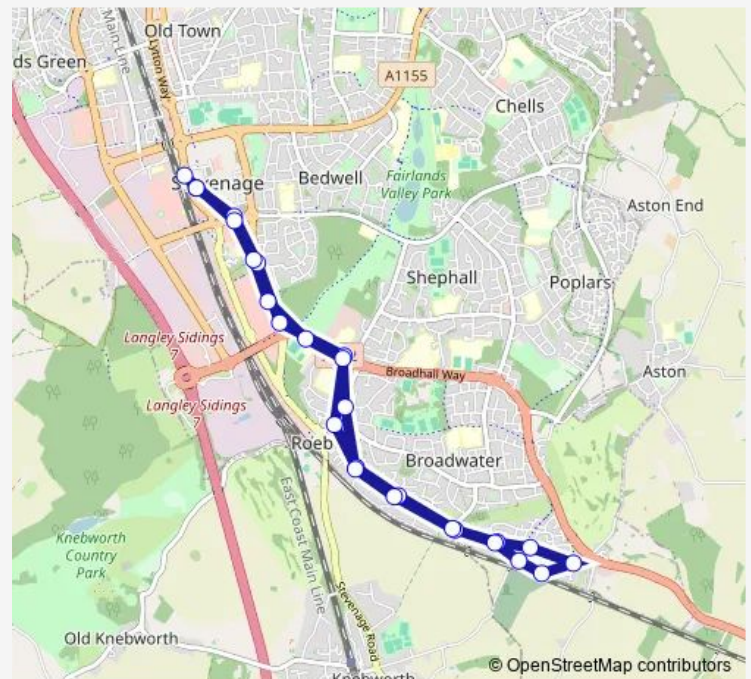

The Valley School

Roebuck Gate

Brookhill

Berkeley Close

Ashdown Road

Ranworth Avenue

Hamilton House

Stirling Close

Walpole Court

Watton Road

Ranworth Avenue

Ashdown Road

Berkeley Close

Brookhill

Roebuck Centre

The Valley School

### Route schedule

Bus Station — Bus Station

Monday 07:30-22:30

Tuesday 07:30-22:30

Wednesday 07:30-22:30

Thursday 07:30-22:30

Friday 07:30-22:30

Saturday 08:30-22:30

### Route info

Direction: Bus Station

Stops: 26

Trip Duration: 0 hour 29 min

■ SB18 — Stevenage: Bus Station - Bragbury End (Circular)

Roaring Meg Retail Park

Elder Way

ASDA