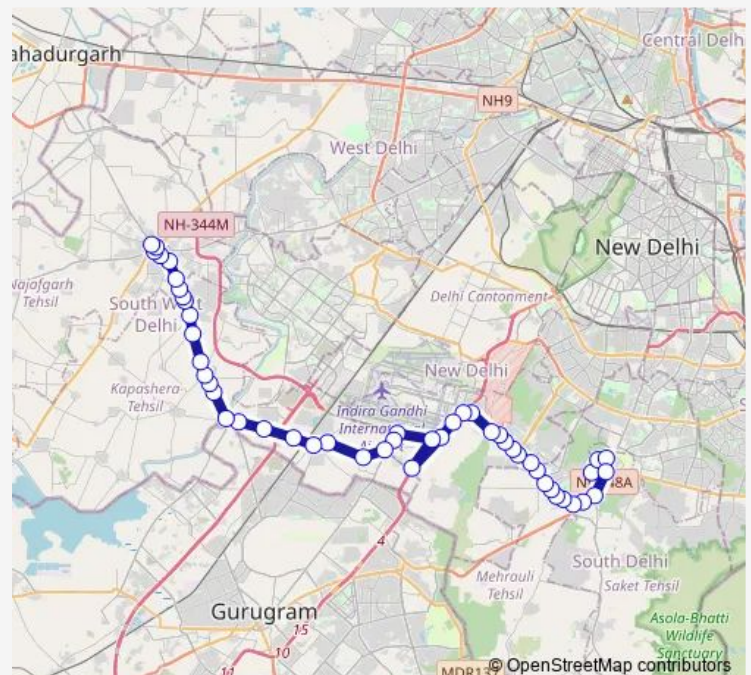

Thursday 05:00-15:45

Friday 05:00-15:45

Saturday 05:00-15:45

Sunday 05:00-15:45

Route info

Direction: Mehrauli Terminal

Stops: 44

Trip Duration: 2 hour 4 min