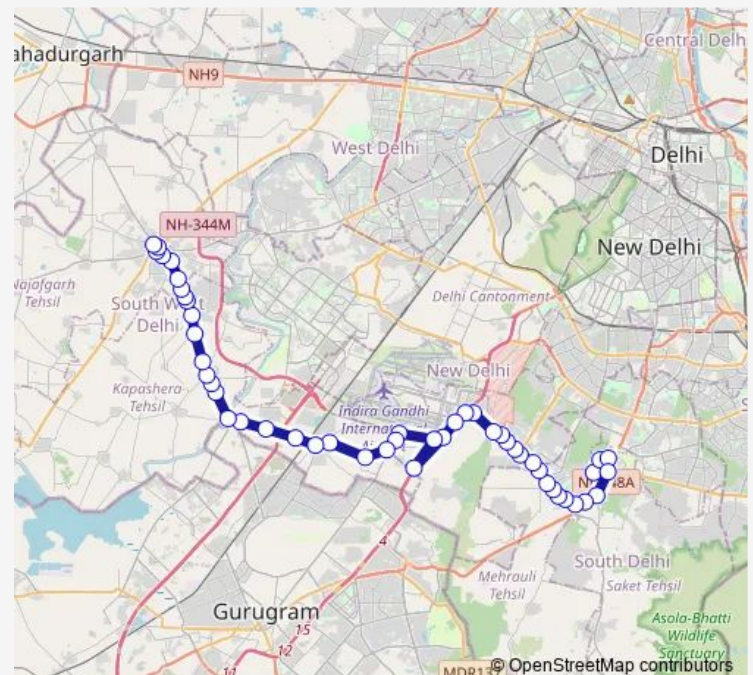

Thursday 05:00-15:45

Friday 05:00-15:45

Saturday 05:00-15:45

Sunday 05:00-15:45

Route info

Direction: Mehrauli Terminal

Stops: 44

Trip Duration: 2 hour 4 min