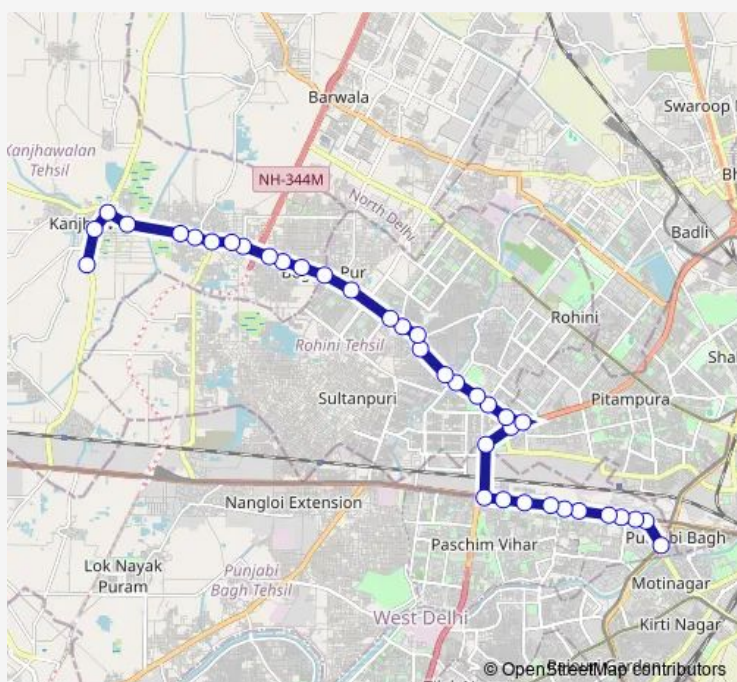

### Route schedule

Punjabi Bagh Terminal — Kanjhawala Depot (Narela Road)

Monday 05:50-20:30

Tuesday 05:50-20:30

Wednesday 05:50-20:30

Thursday 05:50-20:30

Friday 05:50-20:30

Saturday 05:50-20:30

### Route info

Direction: Punjabi Bagh Terminal

Stops: 37

Trip Duration: 1 hour 15 min

962extclup

BusMaps

Pooth Kalan

Rohini Sec 20/21 More