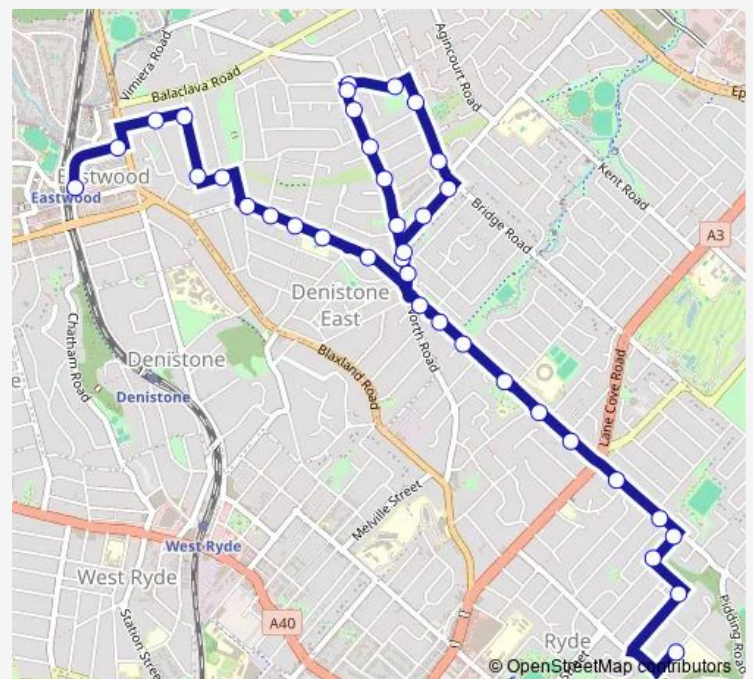

### Route schedule

Ryde Secondary College, Malvina Rd — Eastwood Station, Railway Pde, Stand D

Monday	15:12
Tuesday	15:12
Wednesday	15:12
Thursday	15:12
Friday	15:12
Saturday	—
Sunday	—

### Route info

Direction: Ryde Secondary College, Malvina Rd

Stops: 37

Trip Duration: 0 hour 30 min

634w — Ryde Secondary College to Eastwood Station

North Rd Opp Fonti St

North Rd Before Alison St

North Rd At Woorang St

North Rd Opp Banksia St

North Rd After Watts Rd

North Rd After Watts Rd

Colvin Park, Lovell Rd

Denistone East Public School, Lovell Rd

Lovell Rd Opp Grove St

Lovell Rd Opp Orange St

Lovell Rd At Russell St

## Route info

Direction: Lansdowne St At Blaxland Rd

Stops: 37

Trip Duration: 0 hour 27 min

Quarry Rd After Olive St

Santa Rosa Park, Quarry Rd

Quarry Rd Opp Yamble Reserve

Quarry Rd Opp Aeolus Av