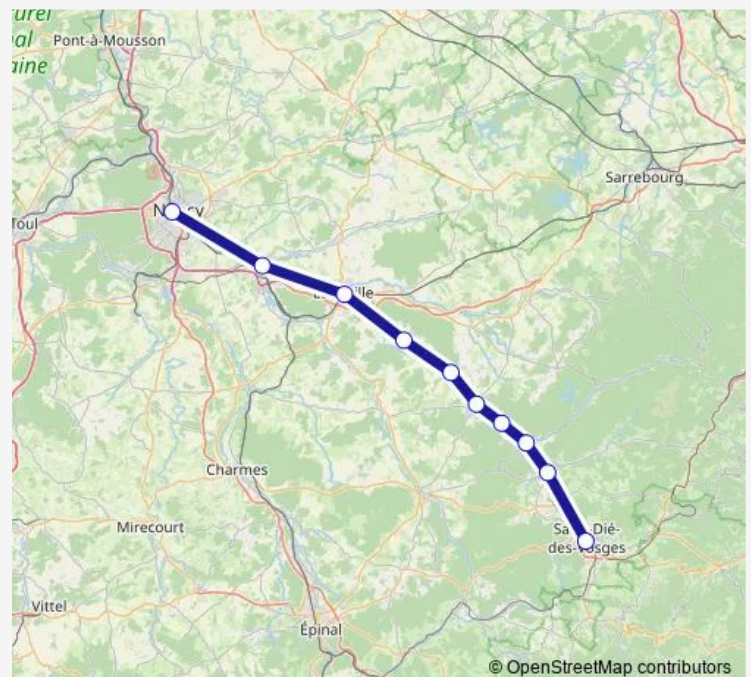

Tuesday 06:04-13:10

Wednesday 06:04-13:10

Thursday 06:04-13:10

Friday 06:04-13:10

Saturday 11:05-19:58

Sunday 11:05-20:04

Route info

Direction: Saint-Dié-des-Vosges

Stops: 9

Trip Duration: 1 hour 8 min

C42+ — Nancy - ST DIE DES Vosges

Direction

Nancy — Saint-Dié-des-Vosges

10 stops

[Open route schedule](#)

Nancy

Saturday 07:50-20:02

Sunday 07:50-20:02

Route info

Direction: Nancy

Stops: 10

Trip Duration: 1 hour 8 min

Direction

Saint-Dié-des-Vosges — Nancy

Thursday 12:23-12:26

Friday 12:23-12:26

Saturday —

Sunday —

Route info

Direction: Saint-Dié-des-Vosges

Stops: 9

Trip Duration: 1 hour 7 min