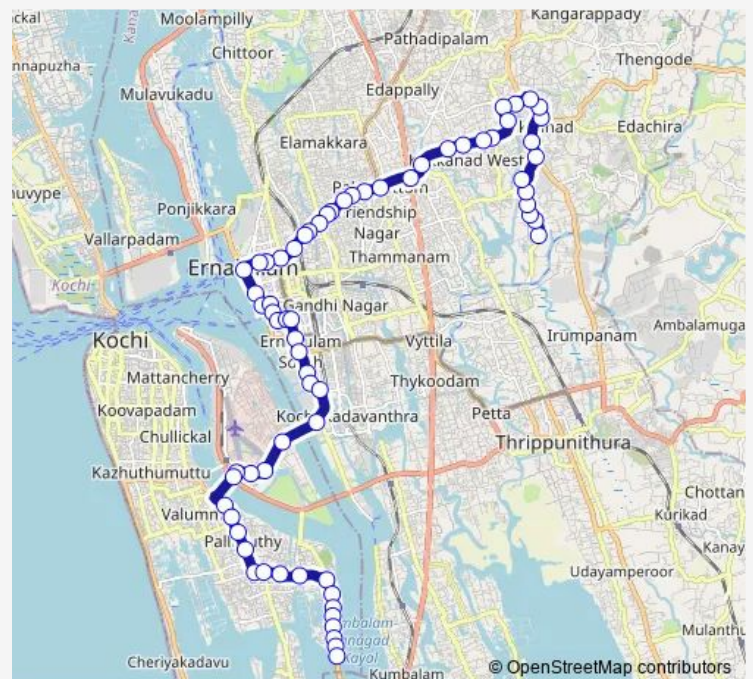

Thursday 06:00

Friday 06:00

Saturday 06:00

Sunday 06:00

Route info

Direction: Edakochi

Stops: 69

Trip Duration: 1 hour 22 min

Edakochi ↔ Thuthiyoor

Vathuruthy

Naval Base

Thevara Junction

Thevara

Atlantis

Cochin Shipyard Main Gate

Ravipuram