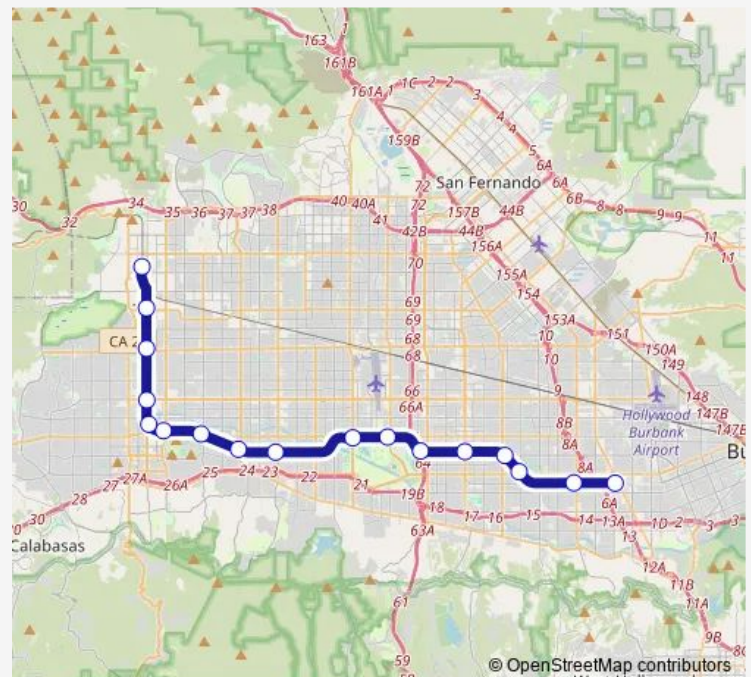

Canoga Station

Sherman Way Station

Roscoe Station

Nordhoff Station

Chatsworth Station

### Route schedule

North Hollywood Station — Chatsworth Station

Monday 03:20-02:40<sup>+1</sup>

Tuesday 03:20-02:40<sup>+1</sup>

Wednesday 03:20-02:40<sup>+1</sup>

Thursday 03:20-02:40<sup>+1</sup>

Friday 03:20-02:40<sup>+1</sup>

### Route info

Direction: North Hollywood Station

Stops: 17

Trip Duration: 0 hour 56 min

Metro G Line (Orange) 901

**Direction**

North Hollywood Station — Canoga Station

13 stops

[Open route schedule](#)

North Hollywood Station

Laurel Canyon Station

Valley College Station

Woodman Station

Van Nuys Station

Sepulveda Station

Woodley Station