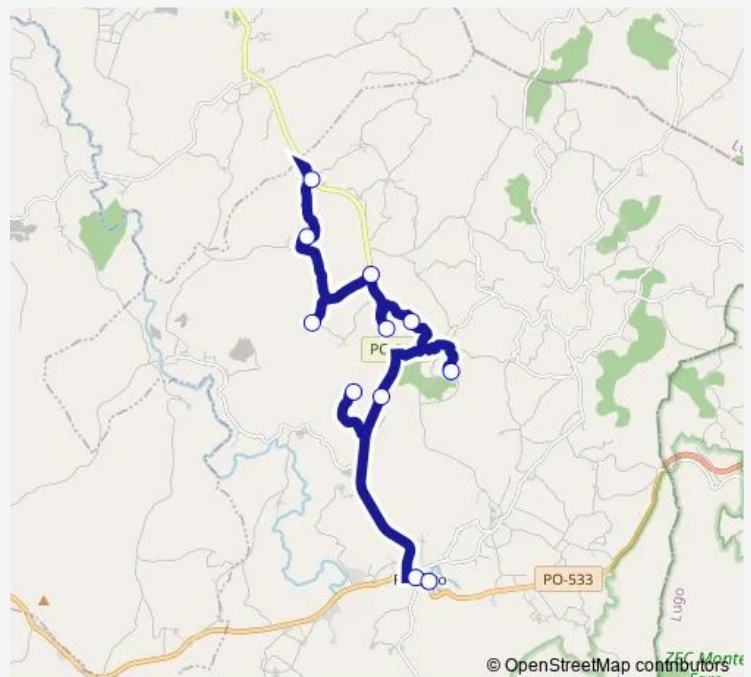

### Route schedule

Rodeiro — Alto Da Fraga

Monday 13:45

Tuesday —

Wednesday —

Thursday —

Friday —

Saturday —

### Route info

Direction: Rodeiro

Stops: 11

Trip Duration: 0 hour 30 min

■ XG643026 — Rodeiro - Adelán - Alto Da Fraga

**Direction**

Alto Da Fraga — Rodeiro

11 stops

[Open route schedule](#)

Alto Da Fraga

Outeiro

OS Vilares

Adelan

Achacán

Cabanas

Suime

## Route schedule

Alto Da Fraga — Rodeiro

Monday	09:45
Tuesday	—
Wednesday	—
Thursday	—
Friday	—
Saturday	—
Sunday	—