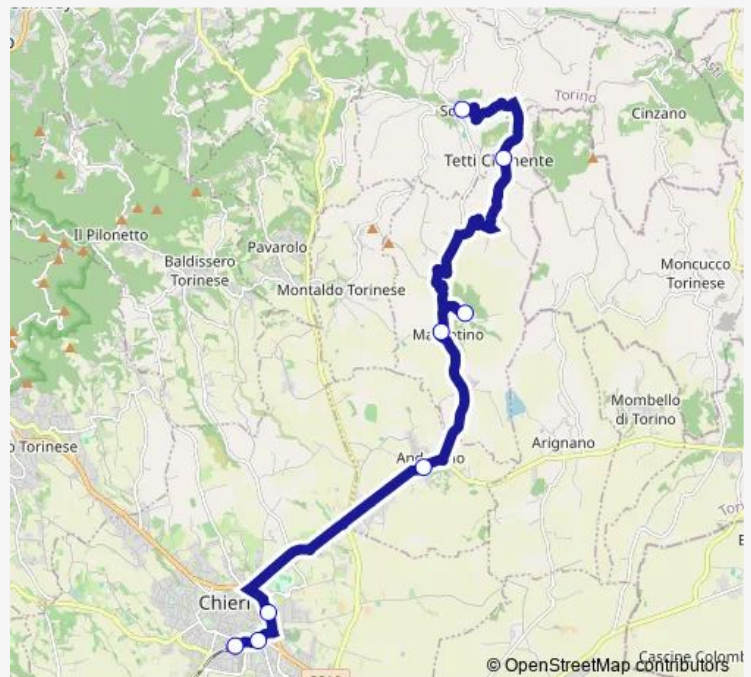

### Direction

Chieri - Movicentro — Sciolze

6 stops

[Open route schedule](#)

Chieri - Movicentro

Chieri - VIA Palazzo DI Citta'

Andezeno

Marentino

### Route schedule

Chieri - Movicentro — Sciolze

Monday	—
Tuesday	07:50
Wednesday	—
Thursday	—
Friday	—
Saturday	07:50
Sunday	—

### Route info

Direction: Chieri - Movicentro

Stops: 6

Trip Duration: 0 hour 40 min

125 — Chieri-Marentino-Vernone-Sciolze

## Direction

Chieri - Movicentro — Sciolze

7 stops

[Open route schedule](#)

Chieri - Movicentro

Chieri - Matteotti - Poste

Andezeno

Marentino