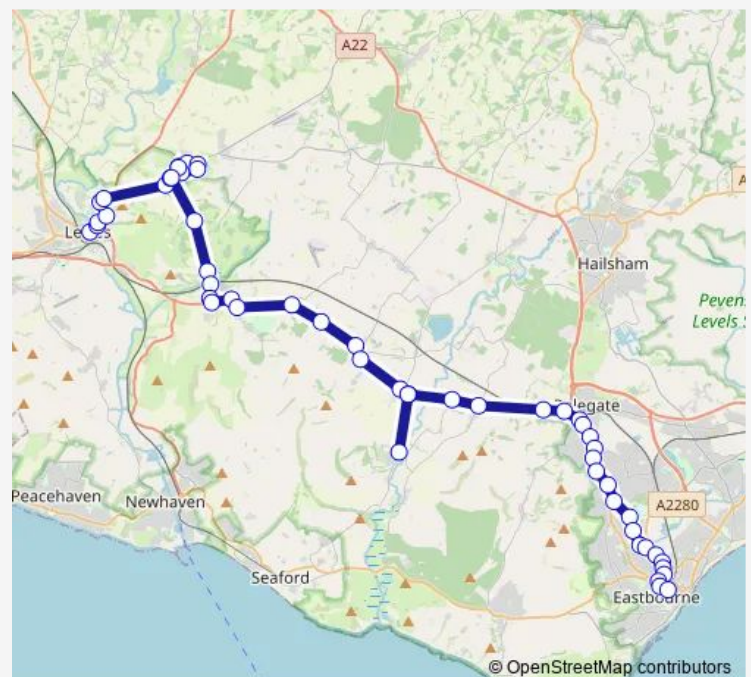

Thursday 08:54

Friday 08:54

Saturday —

Sunday —

Route info

Direction: School Hill Bottom

Stops: 51

Trip Duration: 0 hour 58 min