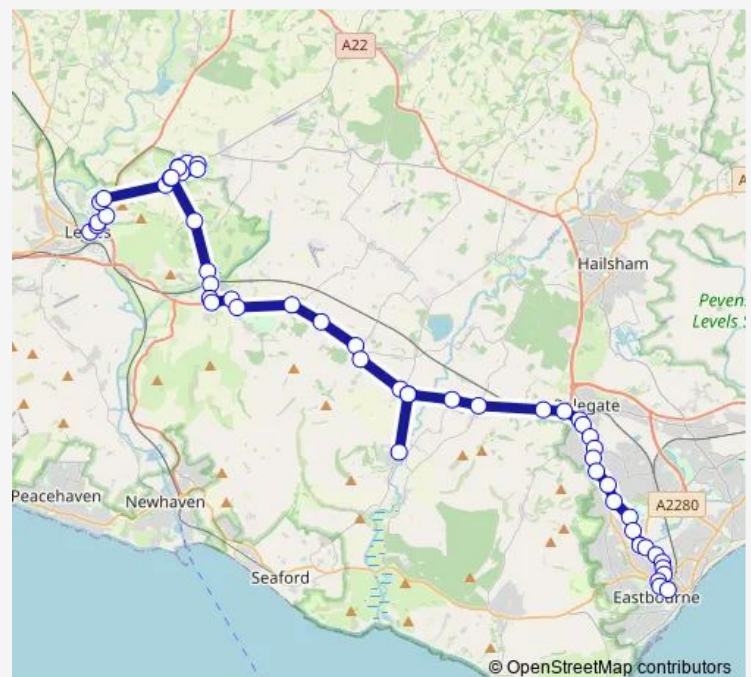

### Route schedule

School Hill Bottom — Terminus Road

Monday 08:54

Tuesday 08:54

Wednesday 08:54

Thursday 08:54

Friday 08:54

Saturday —

### Route info

Direction: School Hill Bottom

Stops: 51

Trip Duration: 0 hour 58 min

125 — Lewes - Eastbourne

BusMaps

Folkington Road

Gainsborough Lane